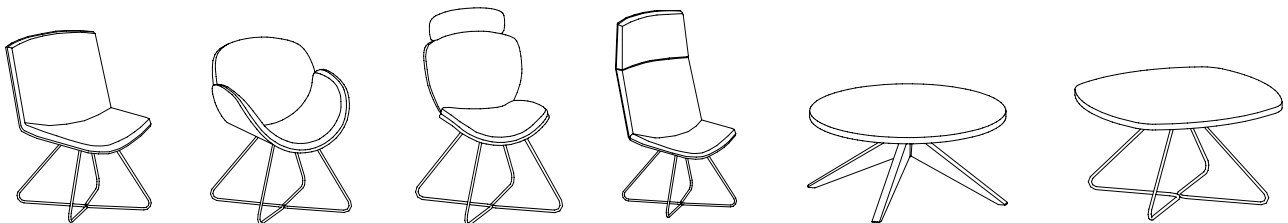

### Features

---

- The Spirit Collection, designed by Edge Design, embodies clean lines and soft curves to provide a modern, yet comfortable solution for all your seating needs.
- Find your perfect fit with six back options ranging from Spirit Lite, Spirit Lite with a Headrest, Spirit, Spirit Wood, Spirit Lounge and Spirit High Back Lounge, all offering multiple base options to suit your functional need and design style.
- All units come standard with wireframe base, available in Black, Light Silver or Chrome or polished aluminum 4-star swivel base with non-marring nylon glides. Additional base options for select models include 4-star swivel wood base, wood rocker base and a polished aluminum 5-star base with pneumatic height adjustment, glides or casters and optional auto-return mechanism.
- The 4-star swivel wood base\* features two unique wood finishes, Blond Oak and Spiced Walnut and can be used on seating or tables, while the wood rocker base is offers an array of color options with our standard seating wood finishes.
- Spirit Wood Back models are available with a Clear Walnut shell.
- Complementing Square and Round Occasional Tables in a broad range of laminates
- Spirit uses renewable and recyclable materials, allowing it to meet/exceed indoor air quality and environmental certifications.
- Spirit seating units are available in single or contrasting upholsteries in a wide variety of graded-in or contract options. Find inspiration for upholstery options with our [Textiles Program](#).

### Dimensions

---

For a full listing of models, coordinating tables, accessories, unit dimensions and shipping information for each, please see the Spirit Price List.

\* Base not included in the BIFMA Compliant Certification when used with Seating options.