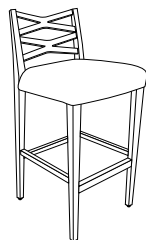

### Features

- Three back styles, including two sculpted upholstered back models and one exposed wood back models, and clean lines form a versatile collection of wood guest seating.
- Effortlessly integrates with designs spanning from contemporary to traditional.
- Coordinating full back and clean-out back options are a perfect fit for healthcare, education, and other markets.
- Counter Height and Bar Height Stools provide seating at every table height.
- High quality resilient sheet webbing ensures a comfortable seating application and double stitch seams showcase the detail and craftsmanship that goes into every model.
- Bow Tie includes a Guest Chairs and Counter & Bar Height Stools.
- Wood legs are available in 29 wood finish options to coordinate with our Caseloads, Reception and Table models.
- Bow Tie uses renewable and recycleable materials, allowing it to meet/exceed indoor air quality and environmental certifications.
- Bow Tie pieces are available in contrasting fabrics to create a look that's all your own.
- Find inspiration for upholstery options with our [Textile Program](#).

### Dimensions

173

Guest Chair  
w/Wood Back

175

Guest Chair w/  
½ Upholstered Back

176

Guest Chair w/Full  
Upholstered Back

<b>Seat Width</b>	20⅞"	<b>Seat Depth</b>	19¾"	<b>Seat Height</b>	20"
<b>Chair Width</b>	23⅞"	<b>Chair Depth</b>	23"	<b>Chair Height</b>	33¼"
<b>Arm Height</b>	26"	<b>Ship Weight</b>	28lbs	<b>Cubes</b>	16.9

178

Counter Stool  
w/Wood Back

179

Bar Stool  
w/Wood Back

<b>Seat Width</b>	20⅞"	<b>Seat Depth</b>	17"	<b>Seat Height</b>	31"
<b>Stool Width</b>	18¾"	<b>Stool Depth</b>	20¼"	<b>Stool Height</b>	36"/41"
		<b>Ship Weight</b>	28lbs	<b>Cubes</b>	16.9