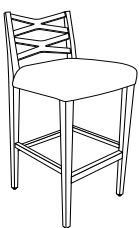

### Features

- Three back styles, including two sculpted upholstered back models and one exposed wood back models, and clean lines form a versatile collection of wood guest seating.
- Effortlessly integrates with designs spanning from contemporary to traditional.
- Coordinating full back and clean-out back options are a perfect fit for healthcare, education, and other markets.
- Counter Height and Bar Height Stools provide seating at every table height.
- High quality resilient sheet webbing ensures a comfortable seating application and double stitch seams showcase the detail and craftsmanship that goes into every model.
- Bow Tie includes a Guest Chairs and Counter & Bar Height Stools.
- Wood legs are available in 29 wood finish options to coordinate with our Caseloads, Reception and Table models.
- Bow Tie uses renewable and recycleable materials, allowing it to meet/exceed indoor air quality and environmental certifications.
- Bow Tie pieces are available in contrasting fabrics to create a look that's all your own.
- Find inspiration for upholstery options with our [Textile Program](#).

### Dimensions

173

Guest Chair  
w/Wood Back

175

Guest Chair w/  
½ Upholstered Back

176

Guest Chair w/Full  
Upholstered Back

<b>Seat Width</b>	20⅞"	<b>Seat Depth</b>	19¾"	<b>Seat Height</b>	20"
<b>Chair Width</b>	23⅞"	<b>Chair Depth</b>	23"	<b>Chair Height</b>	33¼"
<b>Arm Height</b>	26"	<b>Ship Weight</b>	28lbs	<b>Cubes</b>	16.9

178

Counter Stool  
w/Wood Back

179

Bar Stool  
w/Wood Back

<b>Seat Width</b>	20⅞"	<b>Seat Depth</b>	17"	<b>Seat Height</b>	31"
<b>Stool Width</b>	18¾"	<b>Stool Depth</b>	20¼"	<b>Stool Height</b>	36"/41"
		<b>Ship Weight</b>	28lbs	<b>Cubes</b>	16.9