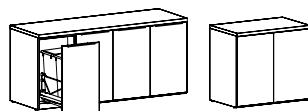

Strut Legs

Statement of Line

Dress up a casual drop-in meeting room or add prestige to an executive suite. Strut Tables are designed with precision minimalist lines and angles to establish modern sensibility in any space. With tops available in circular, square, rectangle, modern rectangle, and boat shapes, in a range of veneer, laminate, and glass options, and in sizes ranging from 3.5 square feet to 5 by 20 feet, Strut can accommodate small meeting spaces, cafes, private offices, or even large board rooms.

Tops/Shapes

Rectangular

Modern Rectangular

Boat

Square

Circular

Bases

01-2228STR2
1 Pair (2 Legs)
of Strut Legs

01-2228STR4
2 Pair (4 Legs)
of Strut Legs

Storage Components

Buffet Credenzas w/
Drawers

24" + 20" Credenzas with Doors

Mobile Serving
Cart

Lectern Stand

Visual Board

Wire Management & Power/Data Accessories