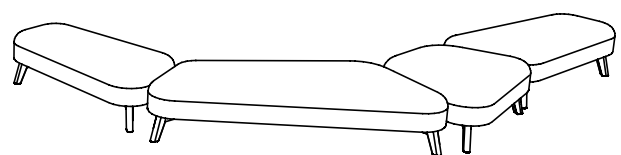

47¼"W x 38¼"D
PLK04R (Right)
PLK04L (Left)
[\(See Details\)](#)

47¼"W x 29½"D
PLK05R (Right)
PLK05L (Left)
[\(See Details\)](#)

Polka offers five asymmetric shapes, available in left and right models, to easily create extra seating or touchdown areas. The left or right model is determined by which side the longest diagonal is on when facing the longest straight side.

PLK01L/R

84⁵/₈"W
38¹/₄"D
17³/₄"H

PLK02L/R

61"W
38¹/₄"D
17³/₄"H

PLK03L/R

61³/₈"W
29¹/₂"D
17³/₄"H

PLK04L/R

47¹/₄"W
38¹/₄"D
17³/₄"H

PLK05L/R

47¹/₄"W
29¹/₂"D
17³/₄"H

Polka's soft curves, wide stance, and asymmetric shapes offer enormous flexibility when creating seating areas. Polka units fit best when pairing lounge units with the same diagonal measurement together.

See individual products for coordinating measurements and set your imagination free.

POLKA

MODULAR LOUNGE BY PLEDGE (PLK SERIES)

Item	Model No.	Width	Depth	Height	Ship Wt	Cubic Ft	List Price	
	PLK-1	255½	38¼	17¾	233	113.8	\$ 8512	
	CONSISTS OF:		QTY					
	PLK01R	1	84¾"Wx38¼"D Modular Lounge, Right				\$ 2530	
	PLK04L	1	47¼"Wx38¼"D Modular Lounge, Left				\$ 1918	
	PLK03R	2	61¾"Wx29½"D Modular Lounge, Right				\$ 4064	
Products are available as left or right and with other features, where applicable Grade 1 with standard metal leg pricing								