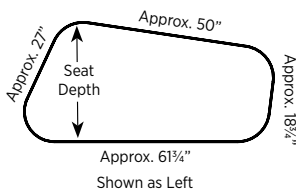

Description

- Determine Left or Right by Facing Long Straight Side with Long Diagonal on Right or Left ([See Sizes](#))

List Price/Grade	Yards	COM/1	2	3	4	5	6	7	8	9	10	L1	L2
Single Upholstery	2.75	\$ 2276	2419	2540	2658	2837	3019	3277	3547	3860	4223	3184	3571

Item	Model No.	Seat Width	Seat Depth	Seat Height	Ship Wt	Cubic Ft
61¾"Wx29½"D MODULAR LOUNGE	Left					
	Right					
	PLK03L	PLK03R	61⅝	29½	17¾	50 25.6

Shown as Left

Must Specify (in this order):

- Model #
- Leg Finish
- Upholstery

Description

- Determine Left or Right by Facing Long Straight Side with Long Diagonal on Right or Left ([See Sizes](#))

List Price/Grade	Yards	COM/1	2	3	4	5	6	7	8	9	10	L1	L2
Single Upholstery	2.50	\$ 2032	2162	2272	2380	2542	2707	2942	3187	3472	3802	2857	3210