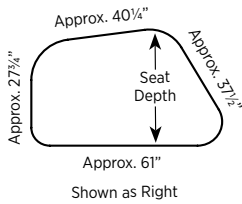

Shown as Right

Must Specify (in this order):

- Model #
- Leg Finish
- Upholstery

Description

- Determine Left or Right by Facing Long Straight Side with Long Diagonal on Right or Left ([See Sizes](#))

List Price/Grade	Yards	COM/1	2	3	4	5	6	7	8	9	10	L1	L2
Single Upholstery	3.75	\$ 2530	2725	2890	3051	3295	3543	3895	4263	4690	5185	3768	4296

Item	Model No.	Seat Width	Seat Depth	Seat Height	Ship Wt	Cubic Ft
61"Wx38¼"D MODULAR LOUNGE	Left					
	Right					
	PLK02L	PLK02R	61	38¼	17¾	65 29.2

Shown as Left

Must Specify (in this order):

- Model #
- Leg Finish
- Upholstery

Description

- Determine Left or Right by Facing Long Straight Side with Long Diagonal on Right or Left ([See Sizes](#))

List Price/Grade	Yards	COM/1	2	3	4	5	6	7	8	9	10	L1	L2
Single Upholstery	2.75	\$ 2276	2419	2540	2658	2837	3019	3277	3547	3860	4223	3184	3571