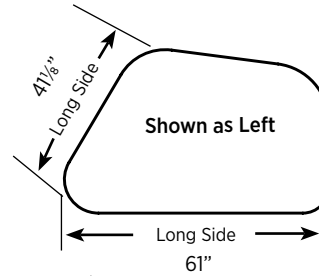

Polka offers five asymmetric shapes, available in left and right models, to easily create extra seating or touchdown areas. The left or right model is determined by which side the longest diagonal is on when facing the longest straight side.

PLK01L/R

84⁵/₈"W
38¹/₄"D
17³/₄"H