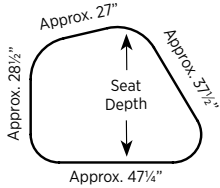

Description

- Determine Left or Right by Facing Long Straight Side with Long Diagonal on Right or Left ([See Sizes](#))

List Price/Grade	Yards	COM/1	2	3	4	5	6	7	8	9	10	L1	L2
Single Upholstery	2.50	\$ 2032	2162	2272	2380	2542	2707	2942	3187	3472	3802	2857	3210

For ordering options, [see overview at the beginning of this section.](#)

Item	Model No.	Seat Width	Seat Depth	Seat Height	Ship Wt	Cubic Ft
47¼"Wx38¼"D MODULAR LOUNGE	Left					
	Right					
	PLK04L	PLK04R	47¼	38¼	17¾	48 23.2

Shown as Right

Must Specify (in this order):

- Model #
- Leg Finish
- Upholstery

Description

- Determine Left or Right by Facing Long Straight Side with Long Diagonal on Right or Left ([See Sizes](#))

List Price/Grade	Yards	COM/1	2	3	4	5	6	7	8	9	10	L1	L2
Single Upholstery	2.25	\$ 1918	2035	2134	2231	2377	2526	2737	2958	3214	3511	2661	2978

Shown as Right

Item	Model No.	Seat Width	Seat Depth	Seat Height	Ship Wt	Cubic Ft
47¼"Wx29½"D MODULAR LOUNGE	Left					
	Right					
	PLK05L	PLK05R	47¼	29½	17¾	42 19.5

Shown as Left

Must Specify (in this order):