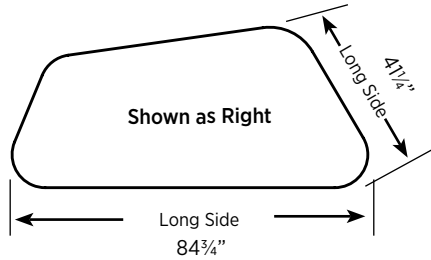

Polka offers five asymmetric shapes, available in left and right models, to easily create extra seating or touchdown areas. The left or right model is determined by which side the longest diagonal is on when facing the longest straight side.

PLK01L/R

84⁵/₈"W
38¹/₄"D
17³/₄"H