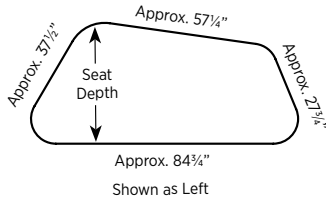

For ordering options, [see overview at the beginning of this section.](#)

PLEDGE

Item	Model No.	Seat Width	Seat Depth	Seat Height	Ship Wt	Cubic Ft
84¾"Wx38¼"D MODULAR LOUNGE	Left					
	Right					
	PLK01L	PLK01R	84⅝	38¼	17¾	85 39.4

Shown as Right

Must Specify (in this order):

- Model #
- Leg Finish
- Upholstery

Description

- Determine Left or Right by Facing Long Straight Side with Long Diagonal on Right or Left ([See Sizes](#))

List Price/Grade	Yards	COM/1	2	3	4	5	6	7	8	9	10	L1	L2
Single Upholstery	3.75	\$ 2530	2725	2890	3051	3295	3543	3895	4263	4690	5185	3768	4296

Description

- Determine Left or Right by Facing Long Straight Side with Long Diagonal on Right or Left ([See Sizes](#))

List Price/Grade	Yards	COM/1	2	3	4	5	6	7	8	9	10	L1	L2
Single Upholstery	2.75	\$ 2276	2419	2540	2658	2837	3019	3277	3547	3860	4223	3184	3571