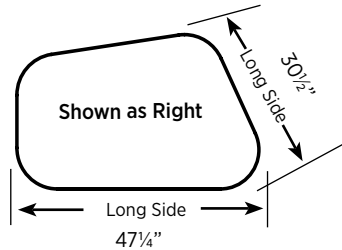

47¼"W x 38¼"D
PLK04R (Right)
PLK04L (Left)
[\(See Details\)](#)

47¼"W x 29½"D
PLK05R (Right)
PLK05L (Left)
[\(See Details\)](#)

Polka offers five asymmetric shapes, available in left and right models, to easily create extra seating or touchdown areas. The left or right model is determined by which side the longest diagonal is on when facing the longest straight side.

PLK05L/R

47¹/₄"W
29¹/₂"D
17³/₄"H

Polka's soft curves, wide stance, and asymmetric shapes offer enormous flexibility when creating seating areas. Polka units fit best when pairing lounge units with the same diagonal measurement together.