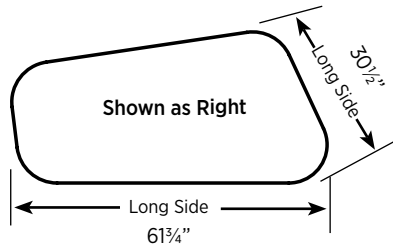

PLK02L/R

61"W
38¹/₄"D
17³/₄"H

PLK03L/R

61³/₈"W
29¹/₂"D
17³/₄"H