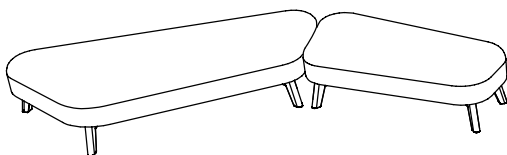

47¼"W x 38¼"D
PLK04R (Right)
PLK04L (Left)
[\(See Details\)](#)

47¼"W x 29½"D
PLK05R (Right)
PLK05L (Left)
[\(See Details\)](#)

Polka offers five asymmetric shapes, available in left and right models, to easily create extra seating or touchdown areas. The left or right model is determined by which side the longest diagonal is on when facing the longest straight side.

PLK01L/R

84⁵/₈"W
38¹/₄"D
17³/₄"H

PLK02L/R

61"W
38¹/₄"D
17³/₄"H

PLK03L/R

61³/₈"W
29¹/₂"D
17³/₄"H

PLK04L/R

47¹/₄"W
38¹/₄"D
17³/₄"H

PLK05L/R

47¹/₄"W
29¹/₂"D
17³/₄"H

Polka's soft curves, wide stance, and asymmetric shapes offer enormous flexibility when creating seating areas. Polka units fit best when pairing lounge units with the same diagonal measurement together.

See individual products for coordinating measurements and set your imagination free.

POLKA

MODULAR LOUNGE BY PLEDGE (PLK SERIES)

Item	Model No.	Width	Depth	Height	Ship Wt	Cubic Ft	List Price	
	PLK-1	255½	38¼	17¾	233	113.8	\$ 8512	
	CONSISTS OF:		QTY					
	PLK01R	1	84¾"Wx38¼"D Modular Lounge, Right				\$ 2530	
	PLK04L	1	47¼"Wx38¼"D Modular Lounge, Left				\$ 1918	
	PLK03R	2	61¾"Wx29½"D Modular Lounge, Right				\$ 4064	
Products are available as left or right and with other features, where applicable Grade 1 with standard metal leg pricing								