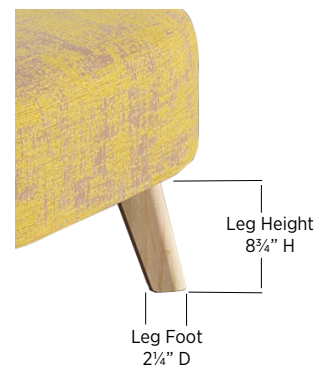

STATEMENT OF LINE

84½"W x 38¼"D
PLK01R (Right)
PLK01L (Left)
[\(See Details\)](#)

61"W x 38¼"D
PLK02R (Right)
PLK02L (Left)
[\(See Details\)](#)

61½"W x 29½"D
PLK03R (Right)
PLK03L (Left)
[\(See Details\)](#)

47¼"W x 38¼"D
PLK04R (Right)
PLK04L (Left)
[\(See Details\)](#)

47¼"W x 29½"D
PLK05R (Right)
PLK05L (Left)
[\(See Details\)](#)

Polka offers five asymmetric shapes, available in left and right models, to easily create extra seating or touchdown areas. The left or right model is determined by which side the longest diagonal is on when facing the longest straight side.