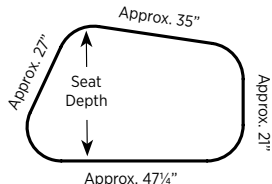

For ordering options, [see overview at the beginning of this section.](#)

Item	Model No.	Seat Width	Seat Depth	Seat Height	Ship Wt	Cubic Ft
47¼"Wx38¼"D MODULAR LOUNGE	Left					
	Right					
	PLK04L	PLK04R	47¼	38¼	17¾	48 23.2

Shown as Right

Must Specify (in this order):

- Model #
- Leg Finish
- Upholstery

Description

- Determine Left or Right by Facing Long Straight Side with Long Diagonal on Right or Left ([See Sizes](#))

List Price/Grade	Yards	COM/1	2	3	4	5	6	7	8	9	10	L1	L2
Single Upholstery	2.25	\$ 1918	2035	2134	2231	2377	2526	2737	2958	3214	3511	2661	2978

Shown as Right

Item	Model No.	Seat Width	Seat Depth	Seat Height	Ship Wt	Cubic Ft
47¼"Wx29½"D MODULAR LOUNGE	Left					
	Right					
	PLK05L	PLK05R	47¼	29½	17¾	42 19.5

Shown as Left

Must Specify (in this order):

- Model #
- Leg Finish
- Upholstery

Description

- Determine Left or Right by Facing Long Straight Side with Long Diagonal on Right or Left ([See Sizes](#))

List Price/Grade	Yards	COM/1	2	3	4	5	6	7	8	9	10	L1	L2
Single Upholstery	2.00	\$ 1847	1951	2039	2125	2255	2387	2575	2771	2999	3263	2507	2789