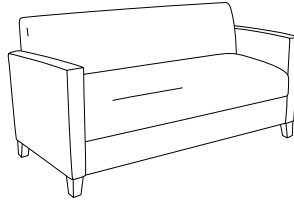

Bliss Lounge

Statement of Line

The Bliss lounge collection introduces purity in shape and geometric form. This urbanized lounge collection features an optional tablet and provides a relaxed atmosphere for casual meetings. All pieces rest on exposed wood or polished chrome and are available in both fabric and leather.

377: Club Chair

3772: Settee

3773: Sofa