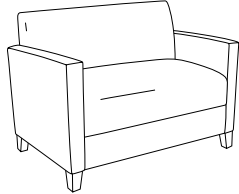

Bliss Lounge

Statement of Line

The Bliss lounge collection introduces purity in shape and geometric form. This urbanized lounge collection features an optional tablet and provides a relaxed atmosphere for casual meetings. All pieces rest on exposed wood or polished chrome and are available in both fabric and leather.

377: Club Chair

3772: Settee

3773: Sofa