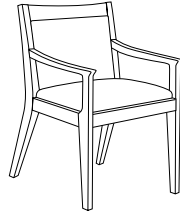

# Gleem Seating

## Statement of Line

Experience the staying power of classic design paired with keen, modern interiors. Available in three arm styles, fully-upholstered or with clean out backs, and in standard and bariatric sizes, Gleem's proven steam bending technique and handcrafted construction create a long lasting, superior chair. Bariatric models support users up to 400lbs. And the entire collection features a wall saver design, preventing the chair back from hitting and marring walls.

395: Arch Arm

396: Curved Arm

398: Swoop Arm

Elliptical Table  
395-4222EMT

395C: Arch Arm,  
Clean Out Back

396C: Curved Arm,  
Clean Out Back

398C: Swoop Arm,  
Clean Out Back

Magazine Table  
395-4222MT