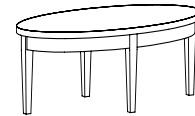

## Statement of Line

Experience the staying power of classic design paired with keen, modern interiors. Available in three arm styles, fully-upholstered or with clean out backs, and in standard and bariatric sizes, Gleem's proven steam bending technique and handcrafted construction create a long lasting, superior chair. Bariatric models support users up to 400lbs. And the entire collection features a wall saver design, preventing the chair back from hitting and marring walls.

395: Arch Arm

396: Curved Arm

398: Swoop Arm

Elliptical Table  
395-4222EMT

395C: Arch Arm,  
Clean Out Back

396C: Curved Arm,  
Clean Out Back

398C: Swoop Arm,  
Clean Out Back

Magazine Table  
395-4222MT

395B: Arch Arm,  
Bariatric

396B: Curved Arm,  
Bariatric

398B: Swoop Arm,  
Bariatric

Lamp Table  
395-2222LT

395BC: Arch Arm,  
Bariatric, Clean Out

396BC: Curved Arm,  
Bariatric, Clean Out

398BC: Swoop Arm,  
Bariatric, Clean Out