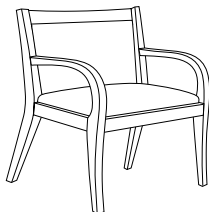

## Statement of Line

Experience the staying power of classic design paired with keen, modern interiors. Available in three arm styles, fully-upholstered or with clean out backs, and in standard and bariatric sizes, Gleem's proven steam bending technique and handcrafted construction create a long lasting, superior chair. Bariatric models support users up to 400lbs. And the entire collection features a wall saver design, preventing the chair back from hitting and marring walls.

395: Arch Arm

396: Curved Arm

398: Swoop Arm

Elliptical Table  
395-4222EMT

395C: Arch Arm,  
Clean Out Back

396C: Curved Arm,  
Clean Out Back

398C: Swoop Arm,  
Clean Out Back

Magazine Table  
395-4222MT

395B: Arch Arm,  
Bariatric

396B: Curved Arm,  
Bariatric

398B: Swoop Arm,  
Bariatric

Lamp Table  
395-2222LT

395BC: Arch Arm,  
Bariatric, Clean Out

396BC: Curved Arm,  
Bariatric, Clean Out

398BC: Swoop Arm,  
Bariatric, Clean Out