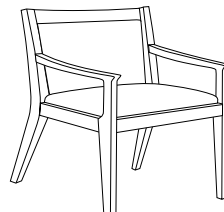

## Statement of Line

Experience the staying power of classic design paired with keen, modern interiors. Available in three arm styles, fully-upholstered or with clean out backs, and in standard and bariatric sizes, Gleem's proven steam bending technique and handcrafted construction create a long lasting, superior chair. Bariatric models support users up to 400lbs. And the entire collection features a wall saver design, preventing the chair back from hitting and marring walls.

395: Arch Arm

396: Curved Arm

398: Swoop Arm

Elliptical Table  
395-4222EMT

395C: Arch Arm,  
Clean Out Back

396C: Curved Arm,  
Clean Out Back

398C: Swoop Arm,  
Clean Out Back

Magazine Table  
395-4222MT

395B: Arch Arm,  
Bariatric

396B: Curved Arm,  
Bariatric

398B: Swoop Arm,  
Bariatric

Lamp Table  
395-2222LT

395BC: Arch Arm,  
Bariatric, Clean Out

396BC: Curved Arm,  
Bariatric, Clean Out

398BC: Swoop Arm,  
Bariatric, Clean Out