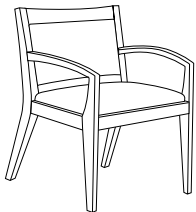

## Statement of Line

Experience the staying power of classic design paired with keen, modern interiors. Available in three arm styles, fully-upholstered or with clean out backs, and in standard and bariatric sizes, Gleem's proven steam bending technique and handcrafted construction create a long lasting, superior chair. Bariatric models support users up to 400lbs. And the entire collection features a wall saver design, preventing the chair back from hitting and marring walls.

395: Arch Arm

396: Curved Arm

398: Swoop Arm

Elliptical Table  
395-4222EMT

395C: Arch Arm,  
Clean Out Back

396C: Curved Arm,  
Clean Out Back

398C: Swoop Arm,  
Clean Out Back

Magazine Table  
395-4222MT

395B: Arch Arm,  
Bariatric

396B: Curved Arm,  
Bariatric

398B: Swoop Arm,  
Bariatric

Lamp Table  
395-2222LT

395BC: Arch Arm,  
Bariatric, Clean Out

396BC: Curved Arm,  
Bariatric, Clean Out

398BC: Swoop Arm,  
Bariatric, Clean Out