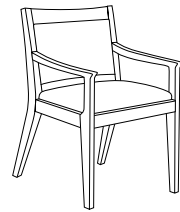

## Statement of Line

Experience the staying power of classic design paired with keen, modern interiors. Available in three arm styles, fully-upholstered or with clean out backs, and in standard and bariatric sizes, Gleem's proven steam bending technique and handcrafted construction create a long lasting, superior chair. Bariatric models support users up to 400lbs. And the entire collection features a wall saver design, preventing the chair back from hitting and marring walls.

395: Arch Arm

396: Curved Arm

398: Swoop Arm

Elliptical Table  
395-4222EMT

395C: Arch Arm,  
Clean Out Back

396C: Curved Arm,  
Clean Out Back

398C: Swoop Arm,  
Clean Out Back

Magazine Table  
395-4222MT

395B: Arch Arm,  
Bariatric

396B: Curved Arm,  
Bariatric

398B: Swoop Arm,  
Bariatric

Lamp Table  
395-2222LT

395BC: Arch Arm,  
Bariatric, Clean Out

396BC: Curved Arm,  
Bariatric, Clean Out

398BC: Swoop Arm,  
Bariatric, Clean Out