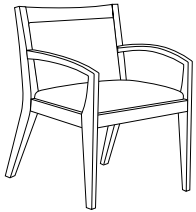

# Gleem Seating

## Statement of Line

Experience the staying power of classic design paired with keen, modern interiors. Available in three arm styles, fully-upholstered or with clean out backs, and in standard and bariatric sizes, Gleem's proven steam bending technique and handcrafted construction create a long lasting, superior chair. Bariatric models support users up to 400lbs. And the entire collection features a wall saver design, preventing the chair back from hitting and marring walls.

395: Arch Arm

396: Curved Arm

398: Swoop Arm

Elliptical Table  
395-4222EMT

395C: Arch Arm,  
Clean Out Back

396C: Curved Arm,  
Clean Out Back

398C: Swoop Arm,  
Clean Out Back

Magazine Table  
395-4222MT