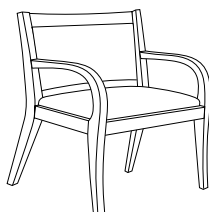

## Statement of Line

Experience the staying power of classic design paired with keen, modern interiors. Available in three arm styles, fully-upholstered or with clean out backs, and in standard and bariatric sizes, Gleem's proven steam bending technique and handcrafted construction create a long lasting, superior chair. Bariatric models support users up to 400lbs. And the entire collection features a wall saver design, preventing the chair back from hitting and marring walls.

395: Arch Arm

396: Curved Arm

398: Swoop Arm

Elliptical Table  
395-4222EMT

395C: Arch Arm,  
Clean Out Back

396C: Curved Arm,  
Clean Out Back

398C: Swoop Arm,  
Clean Out Back

Magazine Table  
395-4222MT

395B: Arch Arm,  
Bariatric

396B: Curved Arm,  
Bariatric

398B: Swoop Arm,  
Bariatric

Lamp Table  
395-2222LT

395BC: Arch Arm,  
Bariatric, Clean Out

396BC: Curved Arm,  
Bariatric, Clean Out

398BC: Swoop Arm,  
Bariatric, Clean Out