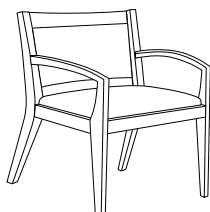

## Statement of Line

Experience the staying power of classic design paired with keen, modern interiors. Available in three arm styles, fully-upholstered or with clean out backs, and in standard and bariatric sizes, Gleem's proven steam bending technique and handcrafted construction create a long lasting, superior chair. Bariatric models support users up to 400lbs. And the entire collection features a wall saver design, preventing the chair back from hitting and marring walls.

395: Arch Arm

396: Curved Arm

398: Swoop Arm

Elliptical Table  
395-4222EMT

395C: Arch Arm,  
Clean Out Back

396C: Curved Arm,  
Clean Out Back

398C: Swoop Arm,  
Clean Out Back

Magazine Table  
395-4222MT

395B: Arch Arm,  
Bariatric

396B: Curved Arm,  
Bariatric

398B: Swoop Arm,  
Bariatric

Lamp Table  
395-2222LT

395BC: Arch Arm,  
Bariatric, Clean Out

396BC: Curved Arm,  
Bariatric, Clean Out

398BC: Swoop Arm,  
Bariatric, Clean Out

Round End Table  
395-2222RET