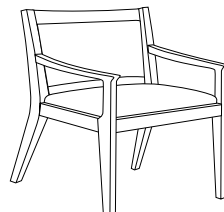

## Statement of Line

Experience the staying power of classic design paired with keen, modern interiors. Available in three arm styles, fully-upholstered or with clean out backs, and in standard and bariatric sizes, Gleem's proven steam bending technique and handcrafted construction create a long lasting, superior chair. Bariatric models support users up to 400lbs. And the entire collection features a wall saver design, preventing the chair back from hitting and marring walls.

395: Arch Arm

396: Curved Arm

398: Swoop Arm

Elliptical Table  
395-4222EMT

395C: Arch Arm,  
Clean Out Back

396C: Curved Arm,  
Clean Out Back

398C: Swoop Arm,  
Clean Out Back

Magazine Table  
395-4222MT

395B: Arch Arm,  
Bariatric

396B: Curved Arm,  
Bariatric

398B: Swoop Arm,  
Bariatric

Lamp Table  
395-2222LT

395BC: Arch Arm,  
Bariatric, Clean Out

396BC: Curved Arm,  
Bariatric, Clean Out

398BC: Swoop Arm,  
Bariatric, Clean Out

Round End Table  
395-2222RET