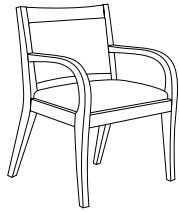

## Statement of Line

Experience the staying power of classic design paired with keen, modern interiors. Available in three arm styles, fully-upholstered or with clean out backs, and in standard and bariatric sizes, Gleem's proven steam bending technique and handcrafted construction create a long lasting, superior chair. Bariatric models support users up to 400lbs. And the entire collection features a wall saver design, preventing the chair back from hitting and marring walls.

395: Arch Arm

396: Curved Arm

398: Swoop Arm

Elliptical Table  
395-4222EMT

395C: Arch Arm,  
Clean Out Back

396C: Curved Arm,  
Clean Out Back

398C: Swoop Arm,  
Clean Out Back

Magazine Table  
395-4222MT

395B: Arch Arm,  
Bariatric

396B: Curved Arm,  
Bariatric

398B: Swoop Arm,  
Bariatric

Lamp Table  
395-2222LT

395BC: Arch Arm,  
Bariatric, Clean Out

396BC: Curved Arm,  
Bariatric, Clean Out

398BC: Swoop Arm,  
Bariatric, Clean Out