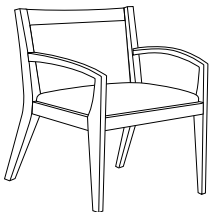

## Statement of Line

Experience the staying power of classic design paired with keen, modern interiors. Available in three arm styles, fully-upholstered or with clean out backs, and in standard and bariatric sizes, Gleem's proven steam bending technique and handcrafted construction create a long lasting, superior chair. Bariatric models support users up to 400lbs. And the entire collection features a wall saver design, preventing the chair back from hitting and marring walls.

395: Arch Arm

396: Curved Arm

398: Swoop Arm

Elliptical Table  
395-4222EMT

395C: Arch Arm,  
Clean Out Back

396C: Curved Arm,  
Clean Out Back

398C: Swoop Arm,  
Clean Out Back

Magazine Table  
395-4222MT

395B: Arch Arm,  
Bariatric

396B: Curved Arm,  
Bariatric

398B: Swoop Arm,  
Bariatric

Lamp Table  
395-2222LT

395BC: Arch Arm,  
Bariatric, Clean Out

396BC: Curved Arm,  
Bariatric, Clean Out

398BC: Swoop Arm,  
Bariatric, Clean Out