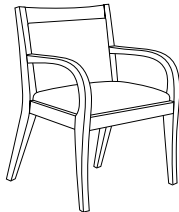

# Gleem Seating

## Statement of Line

Experience the staying power of classic design paired with keen, modern interiors. Available in three arm styles, fully-upholstered or with clean out backs, and in standard and bariatric sizes, Gleem's proven steam bending technique and handcrafted construction create a long lasting, superior chair. Bariatric models support users up to 400lbs. And the entire collection features a wall saver design, preventing the chair back from hitting and marring walls.

395: Arch Arm

396: Curved Arm

398: Swoop Arm

Elliptical Table  
395-4222EMT

395C: Arch Arm,  
Clean Out Back

396C: Curved Arm,  
Clean Out Back

398C: Swoop Arm,  
Clean Out Back

Magazine Table  
395-4222MT