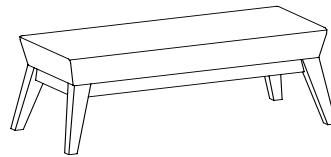

## Statement of Line

Natta offers an agile solution for a variety of community spaces and meeting applications. With its simplicity of form, it can achieve a subtle effect and still provide an excellent solution for any meeting and breakout environment.

NAS-1C: Stool

NAS-1CS: Swivel Stool

NA-1I: Small Bench

NA-1: Large Bench

NAT-1: 30" H Table

NAT-2: 42" H Table

NAT-3: 22" H Square Table

NAT-4: 22" H Rectangle Table