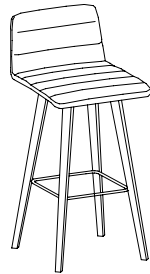

# Natta Seating and Tables

## Statement of Line

Natta offers an agile solution for a variety of community spaces and meeting applications. With its simplicity of form, it can achieve a subtle effect and still provide an excellent solution for any meeting and breakout environment.

NAS-1C: Stool

NAS-1CS: Swivel Stool

NA-1I: Small Bench

NA-1: Large Bench

NAT-1: 30" H Table

NAT-2: 42" H Table

NAT-3: 22" H Square Table

NAT-4: 22" H Rectangle Table