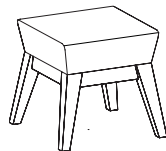

## Statement of Line

Natta offers an agile solution for a variety of community spaces and meeting applications. With its simplicity of form, it can achieve a subtle effect and still provide an excellent solution for any meeting and breakout environment.

NAS-1C: Stool

NAS-1CS: Swivel Stool

NA-1I: Small Bench

NA-1: Large Bench

NAT-1: 30" H Table

NAT-2: 42" H Table

NAT-3: 22" H Square Table

NAT-4: 22" H Rectangle Table