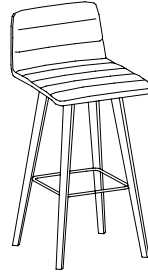

# Natta Seating and Tables

## Statement of Line

Natta offers an agile solution for a variety of community spaces and meeting applications. With its simplicity of form, it can achieve a subtle effect and still provide an excellent solution for any meeting and breakout environment.

NAS-1C: Stool

NAS-1CS: Swivel Stool

NA-1I: Small Bench

NA-1: Large Bench

NAT-1: 30" H Table

NAT-2: 42" H Table

NAT-3: 22" H Square Table

NAT-4: 22" H Rectangle Table