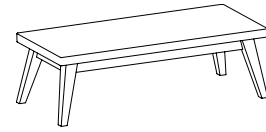

## Statement of Line

Natta offers an agile solution for a variety of community spaces and meeting applications. With its simplicity of form, it can achieve a subtle effect and still provide an excellent solution for any meeting and breakout environment.

NAT-1: 30"H Table

NAT-2: 42"H Table

NAT-3: 22"H Square  
Occasional Table

NAT-4: 22"H Rectangle  
Occasional Table