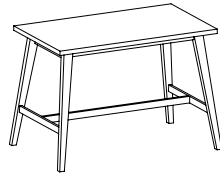

# Natta Tables

## Statement of Line

Natta offers an agile solution for a variety of community spaces and meeting applications. With its simplicity of form, it can achieve a subtle effect and still provide an excellent solution for any meeting and breakout environment.

NAT-1: 30"H Table

NAT-2: 42"H Table

NAT-3: 22"H Square  
Occasional Table

NAT-4: 22"H Rectangle  
Occasional Table