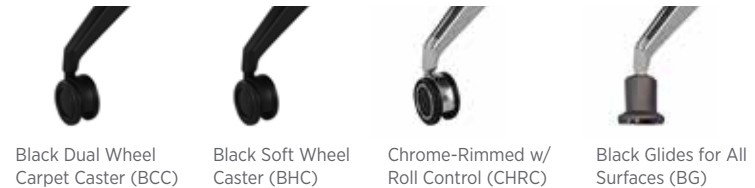

Button Options:

Pre-Selected Vinyl Button Options

Back Options:

Arm Options:

Base Options:

Control Options:

Caster/Glide Options:

Indiana FURNITURE