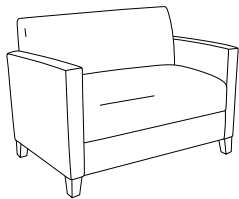

Must Specify (in this order):

- Model #
- Primary Upholstery
- Accent Upholstery
- Power
- Tablet Arm
- Tablet Color
- Arm Cap
- Leg
- Finish

List Price/Grade	Yards	COM/1	2	3	4	5	6	7	8	9	10	L1	L2
Single Upholstery	6.00	$ 2350	2662	2926	3184	3574	3970	4534	5122	5806	6598	4330	5176
Contrasting Upholstery													
Primary	2.25	$ 2350	2467	2566	2663	2809	2958	3169	3390	3646	3943	3093	3410
Accent	3.75	$ 0	195	360	521	765	1012	1365	1732	2160	2655	1237	1766

SETTEE	3772	51	28½	34¼	44	19½	19¼	26	116	42.6