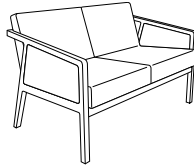

Seating + Tables

Open Arm Guest:  
235  
[\(See Details\)](#)

Closed Arm Guest:  
245  
[\(See Details\)](#)

Open Arm Lounge:  
236  
[\(See Details\)](#)

Closed Arm Lounge:  
246  
[\(See Details\)](#)

Open Arm Settee:  
2362  
[\(See Details\)](#)

Closed Arm Settee:  
2462  
[\(See Details\)](#)

Enhance your space with  
Cush Pillows. [See Product Details.](#)

Square End Table:  
231-1818ET  
[\(See Details\)](#)

Square Cocktail Table:  
231-2323SCT  
[\(See Details\)](#)