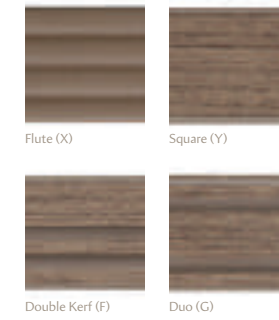

Canvas

Casegoods Collection

CHERRY (CF) LAMINATE; FLUTE (X) EDGE;
BEAM (ABM) PULL.

INDIANA
FURNITURE

Canvas

Casegoods Collection

Your look, your Canvas. Canvas is an effortless choice for realistic and stylish laminate product that gives the warm aesthetic of wood. From casual classics to upscale styles you never imagined you could afford, Canvas brings you countless color, pull, and edge profile options that inspire a multitude of different configurations. All so incredibly realistic, no one would guess it's laminate. Not to mention, it's GREENGUARD and Level 2 certified.

Worksurfaces, Chassis and Drawer Front Laminates

Edges

Worksurface Only Laminates

Pulls

All pulls available in Silver and Black finishes.

All images are representative of the actual laminates. Please contact Customer Service for actual samples for final selection.