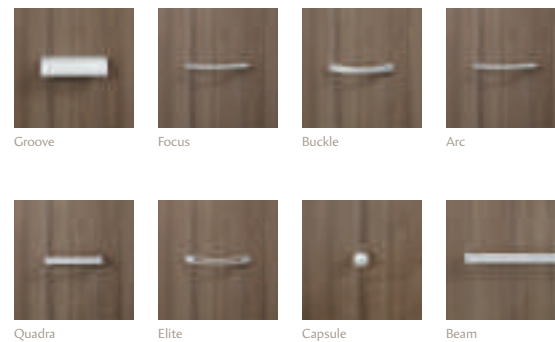

Canvas

Casegoods Collection

CHERRY (CF) LAMINATE; FLUTE (X) EDGE;
BEAM (ABM) PULL.

INDIANA
FURNITURE

Canvas

Casegoods Collection

Your look, your Canvas. Canvas is an effortless choice for realistic and stylish laminate product that gives the warm aesthetic of wood. From casual classics to upscale styles you never imagined you could afford, Canvas brings you countless color, pull, and edge profile options that inspire a multitude of different configurations. All so incredibly realistic, no one would guess it's laminate. Not to mention, it's GREENGUARD and Level 2 certified.

Worksurfaces, Chassis and Drawer Front Laminates

Edges

Worksurface Only Laminates

Pulls

All pulls available in Silver and Black finishes.

All images are representative of the actual laminates. Please contact Customer Service for actual samples for final selection.