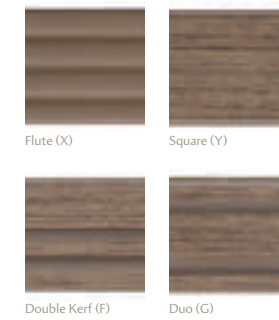

Canvas

Casegoods Collection

Your look, your Canvas. Canvas is an effortless choice for realistic and stylish laminate product that gives the warm aesthetic of wood. From casual classics to upscale styles you never imagined you could afford, Canvas brings you countless color, pull, and edge profile options that inspire a multitude of different configurations. All so incredibly realistic, no one would guess it's laminate. Not to mention, it's GREENGUARD and Level 2 certified.

Worksurfaces, Chassis and Drawer Front Laminates

Edges

Worksurface Only Laminates

Pulls

All pulls available in Silver and Black finishes.

All images are representative of the actual laminates. Please contact Customer Service for actual samples for final selection.

INDIANA
FURNITURE

1224 MILL STREET
PO BOX 270
JASPER, INDIANA 47547-0270
TEL 812 482 5727
TOLL 800 422 5727
FAX 812 482 9035
SALES @ INDIANAFURNITURE.COM

WWW.INDIANAFURNITURE.COM