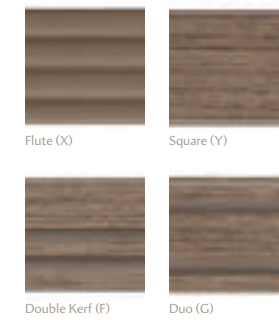

Canvas

Casegoods Collection

LIGHT GRAY (LG) AND DESIGNER WHITE (WH)
LAMINATES; FLUTE (X) EDGE; QUADRA (AQD) PULL.

INDIANA
FURNITURE

Canvas

Casegoods Collection

Your look, your Canvas. Canvas is an effortless choice for realistic and stylish laminate product that gives the warm aesthetic of wood. From casual classics to upscale styles you never imagined you could afford, Canvas brings you countless color, pull, and edge profile options that inspire a multitude of different configurations. All so incredibly realistic, no one would guess it's laminate. Not to mention, it's GREENGUARD and Level 2 certified.

Worksurfaces, Chassis and Drawer Front Laminates

Edges

Worksurface Only Laminates

Pulls

All pulls available in Silver and Black finishes.

All images are representative of the actual laminates. Please contact Customer Service for actual samples for final selection.