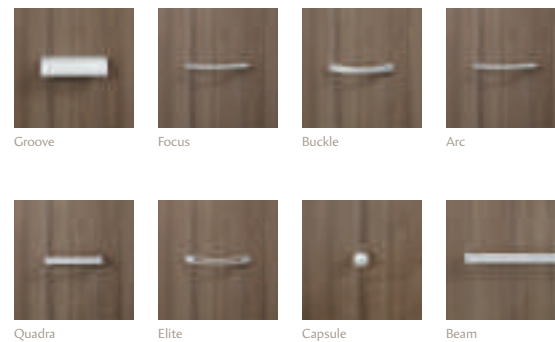

Canvas

Casegoods Collection

LIGHT GRAY (LG) AND DESIGNER WHITE (WH)
LAMINATES; FLUTE (X) EDGE; QUADRA (AQD) PULL.

INDIANA
FURNITURE

Canvas

Casegoods Collection

Your look, your Canvas. Canvas is an effortless choice for realistic and stylish laminate product that gives the warm aesthetic of wood. From casual classics to upscale styles you never imagined you could afford, Canvas brings you countless color, pull, and edge profile options that inspire a multitude of different configurations. All so incredibly realistic, no one would guess it's laminate. Not to mention, it's GREENGUARD and Level 2 certified.

Worksurfaces, Chassis and Drawer Front Laminates

Edges

Worksurface Only Laminates

Pulls

All pulls available in Silver and Black finishes.

All images are representative of the actual laminates. Please contact Customer Service for actual samples for final selection.