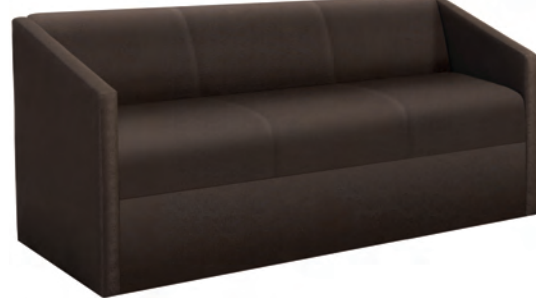

# Chat

Lounge Seating

INDIANA  
FURNITURE

# Chat

Lounge Seating

Lounge furniture does so much more these days. Like Chat, the versatile lounge chair that works better and sits more comfortably. It relaxes one-on-one meetings, supports intensive discussions, and comforts for casual lounging. Optional swivel base or casters move with you for more engagement and flexibility. Available fully upholstered or with a wood base to integrate the warmth of wood for an elevated presentation.

FABRIC:  
CARNEGIE WHIMSY 6154, COLOR 22

COVER FABRIC:  
CARNEGIE BANGLE 6026, COLOR 30  
ULTRALEATHER BUFF 291-3609

SINGLE FULLY UPHOLSTERED (shown): 373  
28" w x 28.25" d x 32.375" h

DOUBLE FULLY UPHOLSTERED (shown): 3732  
50" w x 28.25" d x 32.375" h  
DOUBLE UPHOLSTERED with WOOD BASE: 3712  
50" w x 28.25" d x 32.375" h

TRIPLE FULLY UPHOLSTERED (shown): 3733  
72" w x 28.25" d x 32.375" h  
TRIPLE UPHOLSTERED with WOOD BASE: 3713  
72" w x 28.25" d x 32.375" h

SINGLE UPHOLSTERED with WOOD BASE: 371  
28" w x 28.25" d x 32.375" h