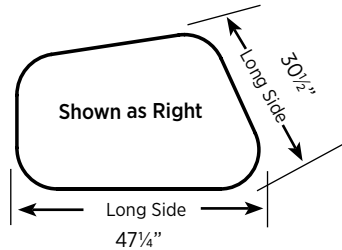

PLK04L/R

47 $\frac{1}{4}$ "W
38 $\frac{1}{4}$ "D
17 $\frac{3}{4}$ "H

PLK05L/R

47 $\frac{1}{4}$ "W
29 $\frac{1}{2}$ "D
17 $\frac{3}{4}$ "H