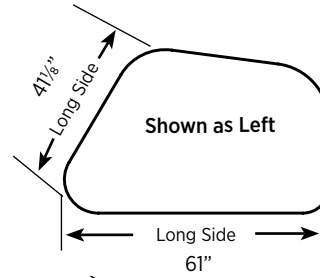

Polka offers five asymmetric shapes, available in left and right models, to easily create extra seating or touchdown areas. The left or right model is determined by which side the longest diagonal is on when facing the longest straight side.

PLK01L/R

84 $\frac{5}{8}$ "W
38 $\frac{1}{4}$ "D
17 $\frac{3}{4}$ "H