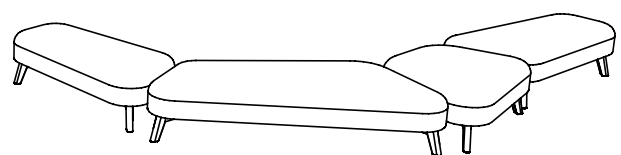

47¼"W x 38¼"D
PLK04R (Right)
PLK04L (Left)
[\(See Details\)](#)

47¼"W x 29½"D
PLK05R (Right)
PLK05L (Left)
[\(See Details\)](#)

Polka offers five asymmetric shapes, available in left and right models, to easily create extra seating or touchdown areas. The left or right model is determined by which side the longest diagonal is on when facing the longest straight side.

PLK01L/R

84 $\frac{5}{8}$ "W
38 $\frac{1}{4}$ "D
17 $\frac{3}{4}$ "H

PLK02L/R

61"W
38 $\frac{1}{4}$ "D
17 $\frac{3}{4}$ "H

PLK03L/R

61 $\frac{3}{8}$ "W
29 $\frac{1}{2}$ "D
17 $\frac{3}{4}$ "H

PLK04L/R

47 $\frac{1}{4}$ "W
38 $\frac{1}{4}$ "D
17 $\frac{3}{4}$ "H

PLK05L/R

47 $\frac{1}{4}$ "W
29 $\frac{1}{2}$ "D
17 $\frac{3}{4}$ "H

Polka's soft curves, wide stance, and asymmetric shapes offer enormous flexibility when creating seating areas. Polka units fit best when pairing lounge units with the same diagonal measurement together.

See individual products for coordinating measurements and set your imagination free.

POLKA

MODULAR LOUNGE BY PLEDGE (PLK SERIES)

Item	Model No.	Width	Depth	Height	Ship Wt	Cubic Ft	List Price	
	PLK-1	255½	38¼	17¾	233	113.8	\$ 8512	
	CONSISTS OF:		QTY					
	PLK01R	1	84¾"Wx38¼"D Modular Lounge, Right				\$ 2530	
	PLK04L	1	47¼"Wx38¼"D Modular Lounge, Left				\$ 1918	
	PLK03R	2	61¾"Wx29½"D Modular Lounge, Right				\$ 4064	
<p>Products are available as left or right and with other features, where applicable Grade 1 with standard metal leg pricing</p>								