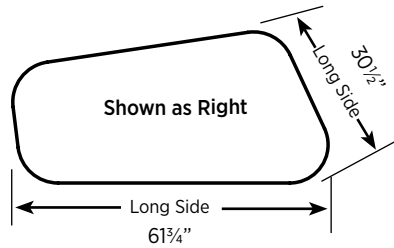

PLK02L/R

61"W
38 $\frac{1}{4}$ "D
17 $\frac{3}{4}$ "H

PLK03L/R

61 $\frac{3}{8}$ "W
29 $\frac{1}{2}$ "D
17 $\frac{3}{4}$ "H