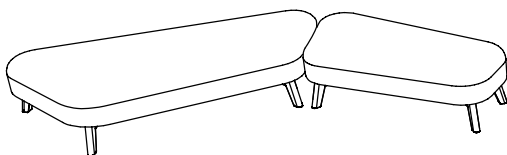

47¼"W x 38¼"D
PLK04R (Right)
PLK04L (Left)
[\(See Details\)](#)

47¼"W x 29½"D
PLK05R (Right)
PLK05L (Left)
[\(See Details\)](#)

Polka offers five asymmetric shapes, available in left and right models, to easily create extra seating or touchdown areas. The left or right model is determined by which side the longest diagonal is on when facing the longest straight side.

PLK01L/R

84 $\frac{5}{8}$ "W
38 $\frac{1}{4}$ "D
17 $\frac{3}{4}$ "H

PLK02L/R

61"W
38 $\frac{1}{4}$ "D
17 $\frac{3}{4}$ "H

PLK03L/R

61 $\frac{3}{8}$ "W
29 $\frac{1}{2}$ "D
17 $\frac{3}{4}$ "H

PLK04L/R

47 $\frac{1}{4}$ "W
38 $\frac{1}{4}$ "D
17 $\frac{3}{4}$ "H

PLK05L/R

47 $\frac{1}{4}$ "W
29 $\frac{1}{2}$ "D
17 $\frac{3}{4}$ "H

Polka's soft curves, wide stance, and asymmetric shapes offer enormous flexibility when creating seating areas. Polka units fit best when pairing lounge units with the same diagonal measurement together.

See individual products for coordinating measurements and set your imagination free.

POLKA

MODULAR LOUNGE BY PLEDGE (PLK SERIES)

Item	Model No.	Width	Depth	Height	Ship Wt	Cubic Ft	List Price	
	PLK-1	255½	38¼	17¾	233	113.8	\$ 8512	
	CONSISTS OF:		QTY					
	PLK01R	1	84¾"Wx38¼"D Modular Lounge, Right				\$ 2530	
	PLK04L	1	47¼"Wx38¼"D Modular Lounge, Left				\$ 1918	
	PLK03R	2	61¾"Wx29½"D Modular Lounge, Right				\$ 4064	
<p>Products are available as left or right and with other features, where applicable Grade 1 with standard metal leg pricing</p>								