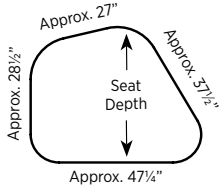

Description

- Determine Left or Right by Facing Long Straight Side with Long Diagonal on Right or Left ([See Sizes](#))

List Price/Grade	Yards	COM/1	2	3	4	5	6	7	8	9	10	L1	L2
Single Upholstery	2.50	\$ 2032	2162	2272	2380	2542	2707	2942	3187	3472	3802	2857	3210

For ordering options, [see overview at the beginning of this section.](#)

Item	Model No.	Seat Width	Seat Depth	Seat Height	Ship Wt	Cubic Ft
47¼"Wx38¼"D MODULAR LOUNGE	Left					
	Right					
	PLK04L	PLK04R	47¼	38¼	17¾	48 23.2

Shown as Right

Must Specify (in this order):

- Model #
- Leg Finish
- Upholstery

Description

- Determine Left or Right by Facing Long Straight Side with Long Diagonal on Right or Left ([See Sizes](#))

List Price/Grade	Yards	COM/1	2	3	4	5	6	7	8	9	10	L1	L2
Single Upholstery	2.25	\$ 1918	2035	2134	2231	2377	2526	2737	2958	3214	3511	2661	2978

Shown as Right

Item	Model No.	Seat Width	Seat Depth	Seat Height	Ship Wt	Cubic Ft
47¼"Wx29½"D MODULAR LOUNGE	Left					
	Right					
	PLK05L	PLK05R	47¼	29½	17¾	42 19.5

Shown as Left

Must Specify (in this order):