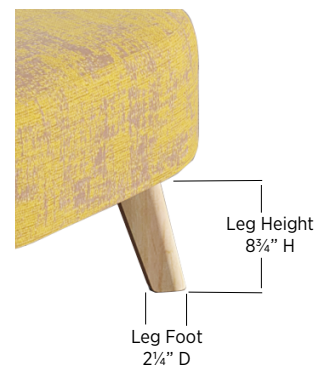

STATEMENT OF LINE

84½"W x 38¼"D
PLK01R (Right)
PLK01L (Left)
[\(See Details\)](#)

61"W x 38¼"D
PLK02R (Right)
PLK02L (Left)
[\(See Details\)](#)

61½"W x 29½"D
PLK03R (Right)
PLK03L (Left)
[\(See Details\)](#)

47¼"W x 38¼"D
PLK04R (Right)
PLK04L (Left)
[\(See Details\)](#)

47¼"W x 29½"D
PLK05R (Right)
PLK05L (Left)
[\(See Details\)](#)

Polka offers five asymmetric shapes, available in left and right models, to easily create extra seating or touchdown areas. The left or right model is determined by which side the longest diagonal is on when facing the longest straight side.