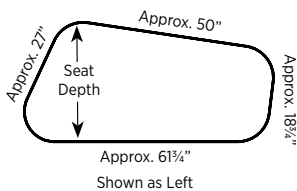

Description

- Determine Left or Right by Facing Long Straight Side with Long Diagonal on Right or Left ([See Sizes](#))

List Price/Grade	Yards	COM/1	2	3	4	5	6	7	8	9	10	L1	L2
Single Upholstery	2.75	\$ 2276	2419	2540	2658	2837	3019	3277	3547	3860	4223	3184	3571

Item	Model No.	Seat Width	Seat Depth	Seat Height	Ship Wt	Cubic Ft
61¾"Wx29½"D MODULAR LOUNGE	Left					
	Right					
	PLK03L	PLK03R	61⅝	29½	17¾	50 25.6

Shown as Left

Must Specify (in this order):

- Model #
- Leg Finish
- Upholstery

Description

- Determine Left or Right by Facing Long Straight Side with Long Diagonal on Right or Left ([See Sizes](#))

List Price/Grade	Yards	COM/1	2	3	4	5	6	7	8	9	10	L1	L2
Single Upholstery	2.50	\$ 2032	2162	2272	2380	2542	2707	2942	3187	3472	3802	2857	3210