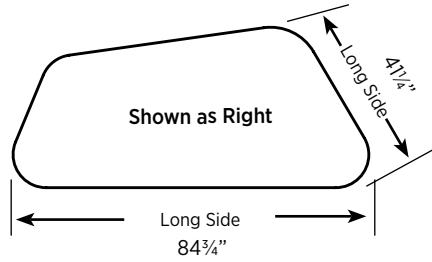

Polka offers five asymmetric shapes, available in left and right models, to easily create extra seating or touchdown areas. The left or right model is determined by which side the longest diagonal is on when facing the longest straight side.

PLK01L/R

84 $\frac{5}{8}$ "W
38 $\frac{1}{4}$ "D
17 $\frac{3}{4}$ "H