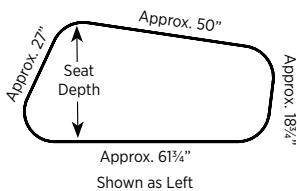

Description

- Determine Left or Right by Facing Long Straight Side with Long Diagonal on Right or Left ([See Sizes](#))

List Price/Grade	Yards	COM/1	2	3	4	5	6	7	8	9	10	L1	L2
Single Upholstery	2.75	\$ 2276	2419	2540	2658	2837	3019	3277	3547	3860	4223	3184	3571

Item	Model No.	Seat Width	Seat Depth	Seat Height	Ship Wt	Cubic Ft
61¾"Wx29½"D MODULAR LOUNGE	Left					
	Right					
	PLK03L	PLK03R	61½"	29½"	17¾"	50 25.6

Shown as Left

Must Specify (in this order):

- Model #
- Leg Finish
- Upholstery

Description

- Determine Left or Right by Facing Long Straight Side with Long Diagonal on Right or Left ([See Sizes](#))

List Price/Grade	Yards	COM/1	2	3	4	5	6	7	8	9	10	L1	L2
Single Upholstery	2.50	\$ 2032	2162	2272	2380	2542	2707	2942	3187	3472	3802	2857	3210