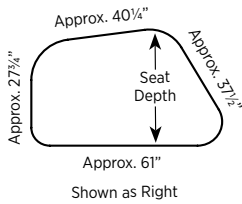

Shown as Right

Must Specify (in this order):

- Model #
- Leg Finish
- Upholstery

Description

- Determine Left or Right by Facing Long Straight Side with Long Diagonal on Right or Left ([See Sizes](#))

List Price/Grade	Yards	COM/1	2	3	4	5	6	7	8	9	10	L1	L2
Single Upholstery	3.75	\$ 2530	2725	2890	3051	3295	3543	3895	4263	4690	5185	3768	4296

Item	Model No.	Seat Width	Seat Depth	Seat Height	Ship Wt	Cubic Ft
61"Wx38¼"D MODULAR LOUNGE	Left					
	Right					
	PLK02L	PLK02R	61"	38¼"	17¾"	65 29.2

Shown as Left

Must Specify (in this order):

- Model #
- Leg Finish
- Upholstery

Description

- Determine Left or Right by Facing Long Straight Side with Long Diagonal on Right or Left ([See Sizes](#))

List Price/Grade	Yards	COM/1	2	3	4	5	6	7	8	9	10	L1	L2
Single Upholstery	2.75	\$ 2276	2419	2540	2658	2837	3019	3277	3547	3860	4223	3184	3571