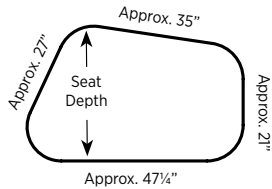

For ordering options, [see overview at the beginning of this section.](#)

Item	Model No.	Seat Width	Seat Depth	Seat Height	Ship Wt	Cubic Ft
47¼"Wx38¼"D MODULAR LOUNGE	Left					
	Right					
	PLK04L	PLK04R	47¼	38¼	17¾	48 23.2

Shown as Right

Must Specify (in this order):

- Model #
- Leg Finish
- Upholstery

Description

- Determine Left or Right by Facing Long Straight Side with Long Diagonal on Right or Left ([See Sizes](#))

List Price/Grade	Yards	COM/1	2	3	4	5	6	7	8	9	10	L1	L2
Single Upholstery	2.25	\$ 1918	2035	2134	2231	2377	2526	2737	2958	3214	3511	2661	2978

Shown as Right

Item	Model No.	Seat Width	Seat Depth	Seat Height	Ship Wt	Cubic Ft
47¼"Wx29½"D MODULAR LOUNGE	Left					
	Right					
	PLK05L	PLK05R	47¼	29½	17¾	42 19.5

Shown as Left

Must Specify (in this order):

- Model #
- Leg Finish
- Upholstery

Description

- Determine Left or Right by Facing Long Straight Side with Long Diagonal on Right or Left ([See Sizes](#))

List Price/Grade	Yards	COM/1	2	3	4	5	6	7	8	9	10	L1	L2
Single Upholstery	2.00	\$ 1847	1951	2039	2125	2255	2387	2575	2771	2999	3263	2507	2789