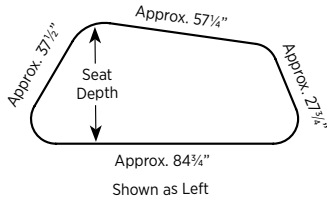

For ordering options, [see overview at the beginning of this section.](#)

PLEDGE

Item	Model No.	Seat Width	Seat Depth	Seat Height	Ship Wt	Cubic Ft
84¾"Wx38¼"D MODULAR LOUNGE	Left					
	Right					
	PLK01L	PLK01R	84½"	38¼"	17¾"	85 39.4

Shown as Right

Must Specify (in this order):

- Model #
- Leg Finish
- Upholstery

Description

- Determine Left or Right by Facing Long Straight Side with Long Diagonal on Right or Left ([See Sizes](#))

List Price/Grade	Yards	COM/1	2	3	4	5	6	7	8	9	10	L1	L2
Single Upholstery	3.75	\$ 2530	2725	2890	3051	3295	3543	3895	4263	4690	5185	3768	4296

Description

- Determine Left or Right by Facing Long Straight Side with Long Diagonal on Right or Left ([See Sizes](#))

List Price/Grade	Yards	COM/1	2	3	4	5	6	7	8	9	10	L1	L2
Single Upholstery	2.75	\$ 2276	2419	2540	2658	2837	3019	3277	3547	3860	4223	3184	3571