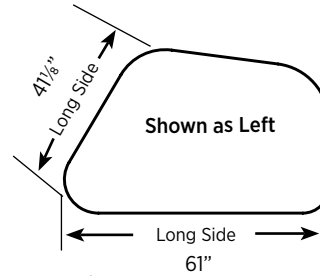

Polka offers five asymmetric shapes, available in left and right models, to easily create extra seating or touchdown areas. The left or right model is determined by which side the longest diagonal is on when facing the longest straight side.

PLK01L/R

84⁵/₈"W
38¹/₄"D
17³/₄"H