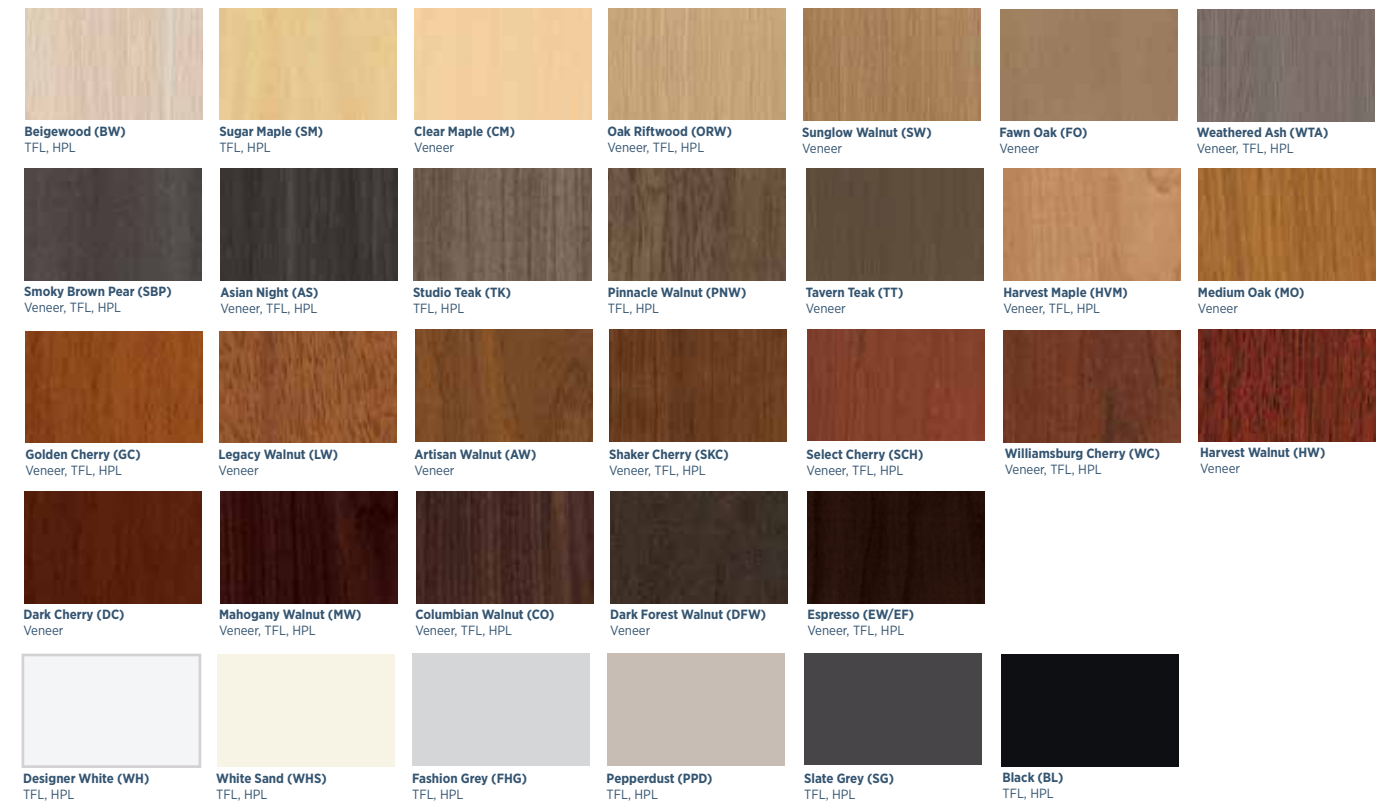

Our Bailey Collection is responsible too. It considers the environment by using renewable and recyclable materials, allowing it to achieve BIFMA level® certification.

Take a Seat in Style.

Bailey embodies the enduring popularity of the Mid-Century Modern style. With clean lines, subtle organic curves, and a comfortable sit, it presents a timeless, appealing quality.

Whether you're outfitting an entire area, need a signature piece to complete a space, or anything in between, Bailey seating and tables effortlessly provide the right look and feel.

Statement of Line

The Choice is Yours.

Select from single seat chairs with an auto-return pedestal base, swivel base with casters, or a four leg base. Two seat settees and three seat sofas are available in straight or angled frames to stimulate the conversation. Bailey tables are offered in a wide range of veneers and laminates with two edge profiles. The stylish ottoman finishes out the collection.

Choice Tip: Contrasting fabrics help you to create a style that's all your own!

Veneers & Laminates

Effortless Integration.

With its simple design aesthetic, Bailey fluidly complements other furniture, like Square One and Joy Upholstered seating, to create a cohesive and appealing environment.