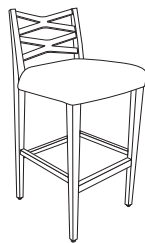

Features

- Three back styles, including two sculpted upholstered back models and one exposed wood back models, and clean lines form a versatile collection of wood guest seating.
- Effortlessly integrates with designs spanning from contemporary to traditional.
- Coordinating full back and clean-out back options are a perfect fit for healthcare, education, and other markets.
- Counter Height and Bar Height Stools provide seating at every table height.
- High quality resilient sheet webbing ensures a comfortable seating application and double stitch seams showcase the detail and craftsmanship that goes into every model.
- Bow Tie includes a Guest Chairs and Counter & Bar Height Stools.
- Wood legs are available in 29 wood finish options to coordinate with our Caseloads, Reception and Table models.
- Bow Tie uses renewable and recycleable materials, allowing it to meet/exceed indoor air quality and environmental certifications.
- Bow Tie pieces are available in contrasting fabrics to create a look that's all your own.
- Find inspiration for upholstery options at <https://www.indianafurniture.com/resources/textiles>.

Dimensions

173

Guest Chair
w/Wood Back

175

Guest Chair w/
½ Upholstered Back

176

Guest Chair w/Full
Upholstered Back

Seat Width	20⅞"	Seat Depth	19¾"	Seat Height	20"
Chair Width	23⅞"	Chair Depth	23"	Chair Height	33¼"
Arm Height	26"	Ship Weight	28lbs	Cubes	16.9

178

Counter Stool
w/Wood Back

179

Bar Stool
w/Wood Back

Seat Width	20⅞"	Seat Depth	17"	Seat Height	31"
Stool Width	18¾"	Stool Depth	20¼"	Stool Height	36"/41"
		Ship Weight	28lbs	Cubes	16.9