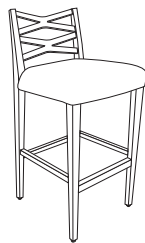

Features

- Three back styles, including two sculpted upholstered back models and one exposed wood back models, and clean lines form a versatile collection of wood guest seating.
- Effortlessly integrates with designs spanning from contemporary to traditional.
- Coordinating full back and clean-out back options are a perfect fit for healthcare, education, and other markets.
- Counter Height and Bar Height Stools provide seating at every table height.
- High quality resilient sheet webbing ensures a comfortable seating application and double stitch seams showcase the detail and craftsmanship that goes into every model.
- Bow Tie includes a Guest Chairs and Counter & Bar Height Stools.
- Wood legs are available in 29 wood finish options to coordinate with our Casegoods, Reception and Table models.
- Bow Tie uses renewable and recycleable materials, allowing it to meet/exceed indoor air quality and environmental certifications.
- Bow Tie pieces are available in contrasting fabrics to create a look that's all your own.
- Find inspiration for upholstery options at <https://www.indianafurniture.com/resources/textiles>.

Dimensions

173

Guest Chair
w/Wood Back

175

Guest Chair w/
½ Upholstered Back

176

Guest Chair w/Full
Upholstered Back

Seat Width	20⅞"	Seat Depth	19¾"	Seat Height	20"
Chair Width	23⅞"	Chair Depth	23"	Chair Height	33¼"
Arm Height	26"	Ship Weight	28lbs	Cubes	16.9

178

Counter Stool
w/Wood Back

179

Bar Stool
w/Wood Back

Seat Width	20⅞"	Seat Depth	17"	Seat Height	31"
Stool Width	18¾"	Stool Depth	20¼"	Stool Height	36"/41"
		Ship Weight	28lbs	Cubes	16.9