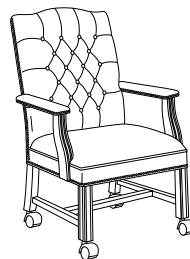

Kennerly Swivel & Guest

Statement of Line

Handsome styling with elegant detailing makes Kennerly a mainstay for today's traditional environments. Precisely placed trim nails and button-tufted or plain back models complete the line. Swivels feature swivel-tilt control with pneumatic height adjustment.

132TB
High Back Swivel
with Tufted Back

132
High Back Swivel

136TB
High Back Guest
with Tufted Back

136
High Back Guest

138TB
High Back Guest
with Tufted Back
and Casters

138
High Back Guest
with Casters