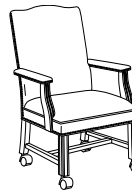

Seat Width	20½"	Seat Depth	18"	Seat Hgt	18"
Chair Width	26½"	Chair Depth	27½"	Chair Hgt	41½"
Arm Height	28"	Ship Wgt	44lbs	Cubes	23.4

High Back Guest Models: 136TB, 136