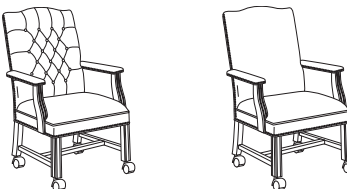

High Back Guest with Casters: 138TB, 138

Seat Width	20½"	Seat Depth	18"	Seat Hgt	18"
Chair Width	26½"	Chair Depth	27½"	Chair Hgt	41½"
Arm Height	28"	Ship Wgt	44lbs	Cubes	23.4

Indiana
FURNITURE

www.IndianaFurniture.com