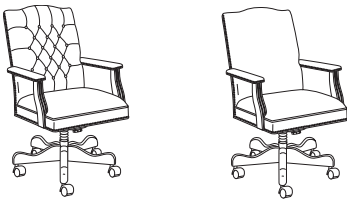

Seat: High quality sinuous springs with weight distribution rods paired with high-grade polyurethane foam, 1½" thick in the seat and back, ensure a comfortable seating application; corner blocking ensures sturdy support.

Finish: Multi-step catalyzed varnish hand-finishing process is used on all exposed wood frames.

Features

- Handsome styling with elegant detailing makes Kennerly a mainstay for today's traditional environments.
- Swivel Base with pneumatic height adjustment, nail trim, tufted and pillow back models add detail and versatility to this collection
- Textiles are sewn with double stitch seams for classic detailing and long lasting quality.
- Wood bases and legs are available in 29 wood finish options to coordinate with our Casegoods, Reception and Table models.
- Find inspiration for upholstery options at <https://www.indianafurniture.com/resources/textiles>.

Certifications & Compliance

- ETL Environmental Certification for compliance with VOC emission concentrations
- BIFMA level® Certified for environmentally-preferable and socially-responsible office furniture
- BIFMA Compliant® Certified for meeting mechanical standards that focus on safety and durability
- TSCA Title VI (Formerly CARB) Compliance
- Contribution to U.S. Green Building Council's LEED Program

Dimensions

High Back Swivel Models: 132TB, 132

Seat Width	21"	Seat Depth	18"	Seat Hgt	16-20"
Chair Width	27"	Chair Depth	26"	Chair Hgt	40-43"
Arm Height	27-30"	Ship Wgt	72lbs	Cubes	24.2