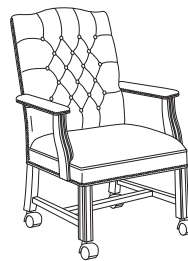

Kennerly Swivel & Guest

Statement of Line

Handsome styling with elegant detailing makes Kennerly a mainstay for today's traditional environments. Precisely placed trim nails and button-tufted or plain back models complete the line. Swivels feature swivel-tilt control with pneumatic height adjustment.

132TB
High Back Swivel
with Tufted Back

132
High Back Swivel

136TB
High Back Guest
with Tufted Back

136
High Back Guest

138TB
High Back Guest
with Tufted Back
and Casters

138
High Back Guest
with Casters