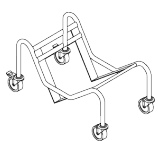

Toby Seating

Technical Specifications

Construction & Materials

Seat:	Plastic mold injected
Back:	Plastic mold injected with chrome accent inlay
Base:	Steel chrome rod frame

Features

- Choose from Guest Chair, Counter Stool, or Bar Stool heights
- Available in three colors: white, black, or anthracite; ability to mix and match seat and back colors
- Curved back provides extended comfortable support
- Chrome inlay on the back creates a refined look and complements the clean curvature of the frame
- Waterfall edge of the seat adds comfort and promotes circulation
- Slotted seat design adds to the overall aesthetic, while allowing for ventilation
- Guest Chair stacks 30 high with mobile cart; Counter and Bar Stools stack 3 high
- Counter and Bar Stools come standard with a footrest for added comfort
- Barstools can conveniently store luggage bags under the seat
- Chairs come standard with nylon glides; felt glides are also available at no extra charge
- The frame uses a trivalent chroming process, offering a more sustainable solution with better wear and corrosion resistance
- The sturdy frame is rated to 253lbs
- Guest Chairs are also available in 4-packs, while Counter and Bar Stools are available in 2-packs, saving packaging and money

Dimensions

526 Armless Guest Chair

Seat Width	17½"	Seat Depth	16½"	Seat Height	19"	Ship Wgt	23lbs	Cubes	16.9
Chair Width	20"	Chair Depth	20"	Chair Height	31¾"	4pk Ship Wgt	68lbs	4pk Cubes	16.9

528 Armless Counter Stool

Seat Width	17½"	Seat Depth	16½"	Seat Height	24¾"	Ship Wgt	24lbs	Cubes	24.8
Chair Width	21"	Chair Depth	23½"	Chair Height	33⅝"	2pk Ship Wgt	40lbs	2pk Cubes	24.8

529 Armless Bar Stool

Seat Width	17½"	Seat Depth	16½"	Seat Height	29½"	Ship Wgt	24lbs	Cubes	24.8
Chair Width	21"	Chair Depth	23½"	Chair Height	39¾"	2pk Ship Wgt	40lbs	2pk Cubes	24.8