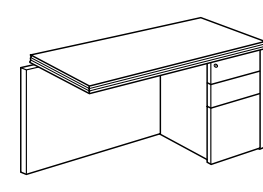

The optional center drawer with pencil tray offers additional and convenient storage to keep desktops organized and free of clutter.

File drawers feature heavy-duty, full extension slides with a life-time warranty that support heavy loads and provide entire drawer access. Letter width pedestals provide front-to-back filing, or letter or legal side-to-side filing.

Route power and data cables away from desktops for clutter-free workspaces. Grommets are standard in back panels of returns, bridges, credenzas, and hutch units. Silver grommets are available.

Statement of Line:

Double Ped Desks with or without Bow Tops

Single Ped Desks with or without Bow Tops

D-Top Desks

Returns

Bridges

Corner Units

Kneespace, Storage, and Single Ped Credenzas

Center Drawers