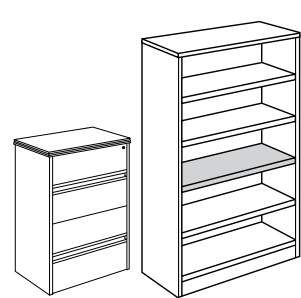

The optional center drawer with pencil tray offers additional and convenient storage to keep desktops organized and free of clutter.

File drawers feature heavy-duty, full extension slides with a life-time warranty that support heavy loads and provide entire drawer access. Letter width pedestals provide front-to-back filing, or letter or legal side-to-side filing.

Route power and data cables away from desktops for clutter-free workspaces. Grommets are standard in back panels of returns, bridges, credenzas, and hutch units. Silver grommets are available.

Statement of Line:

Double Ped Desks with or without Bow Tops

Single Ped Desks with or without Bow Tops

D-Top Desks

Returns

Bridges

Corner Units

Kneespace, Storage, and Single Ped Credenzas

Center Drawers

Surface Mount and Wall Mount Hutches

Bookcases & Filing

Wardrobes & Storage Cabinets

Mobile Pedestals

Circular Tops

Cylinder Bases

Metal Bases

Veneers & Laminates