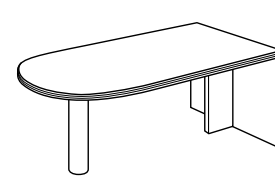

The optional center drawer with pencil tray offers additional and convenient storage to keep desktops organized and free of clutter.

File drawers feature heavy-duty, full extension slides with a life-time warranty that support heavy loads and provide entire drawer access. Letter width pedestals provide front-to-back filing, or letter or legal side-to-side filing.

Route power and data cables away from desktops for clutter-free workspaces. Grommets are standard in back panels of returns, bridges, credenzas, and hutch units. Silver grommets are available.

Statement of Line:

Double Ped Desks with or without Bow Tops

Single Ped Desks with or without Bow Tops

D-Top Desks

Returns

Bridges

Corner Units

Kneespace, Storage, and Single Ped Credenzas

Center Drawers