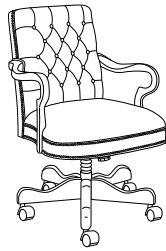

152TB: Tufted Mid Back Swivel