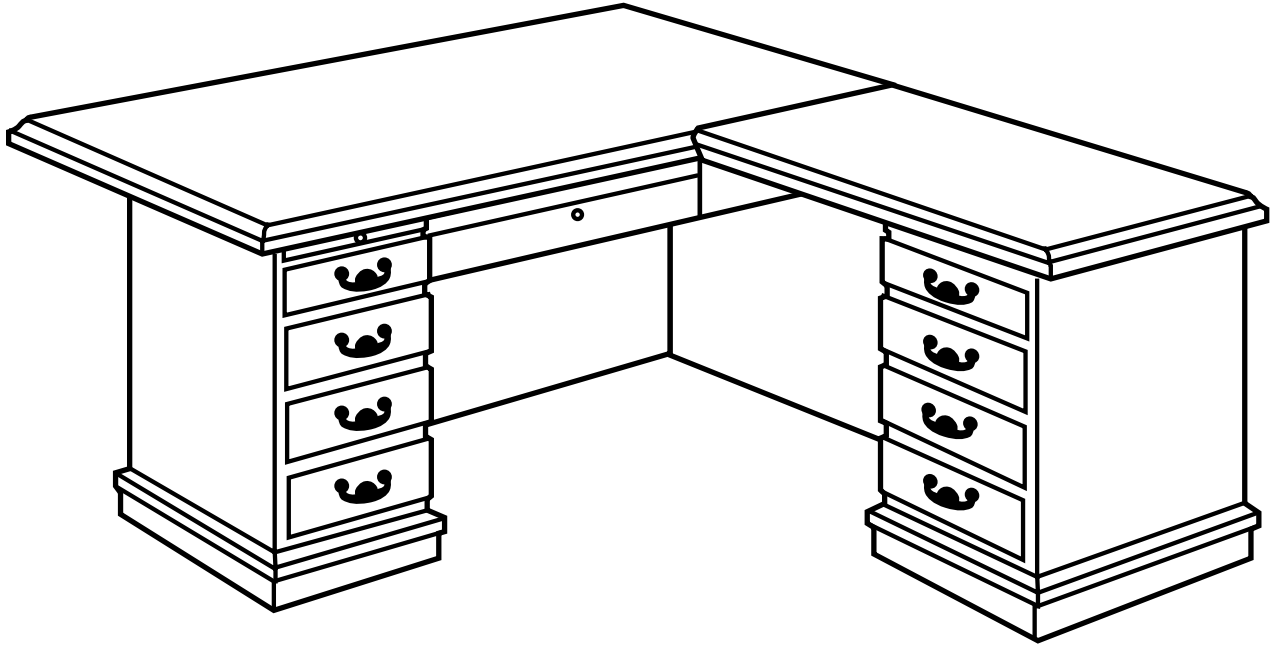

Arlington

Typical 29-1

Model #	Qty	Description	List Price	Total
29-3672LP	1	Single Pedestal Desk, Left	\$2,730	\$2,730
29-2445RF	1	Return w/Tray/Box/File, Right	\$1,977	\$1,977
TOTAL LIST			\$4,707	

Prices based on February 2020 Price List.

Indiana
FURNITURE

800.422.5727 IndianaFurniture.com

Arlington

Typical 29-2

Model #	Qty	Description	List Price	Total
29-3672LP	1	Single Pedestal Desk, Left	\$2,730	\$2,730
29-2445RR	1	Operational Return w/Box/File, Right	\$1,495	\$1,495
TOTAL LIST			\$4,225	