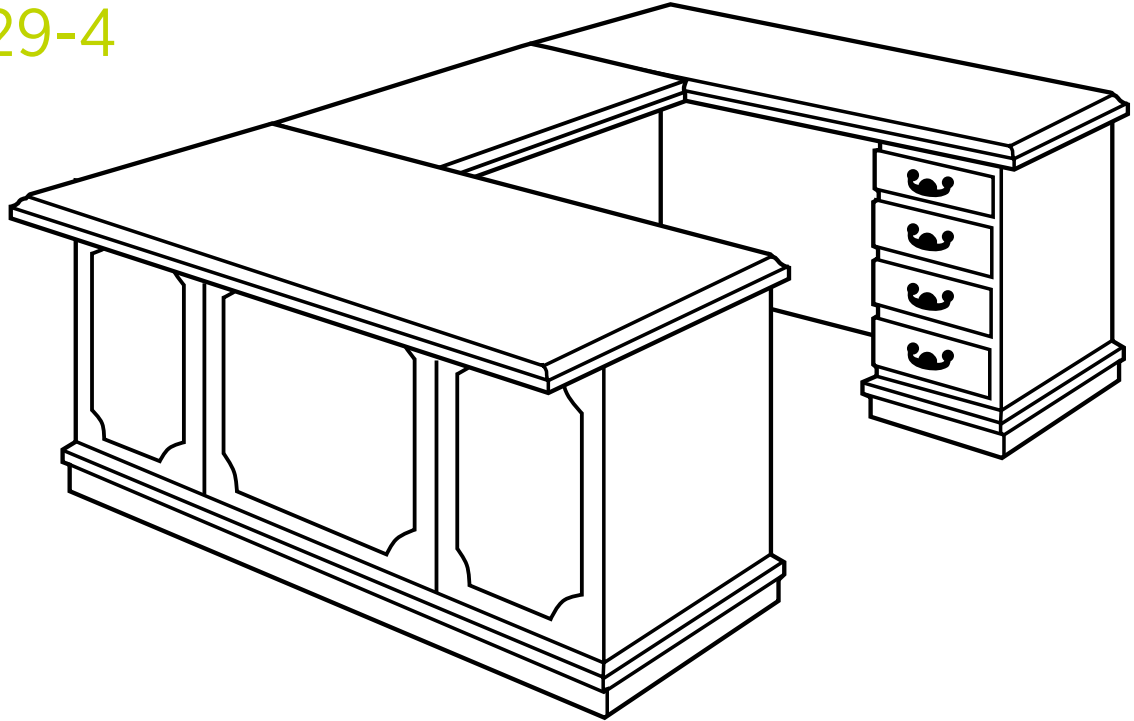

Arlington

Typical 29-4

Model #	Qty	Description	List Price	Total
29-3066LP	1	Single Pedestal Desk, Left	$2,384	$2,384
29-2442UF	1	Bridge w/Full Modesty	$1,010	$1,010
29-2066RC	1	Executive Credenza w/Tray/Box/File, Right	$2,090	$2,090
TOTAL LIST			$5,484