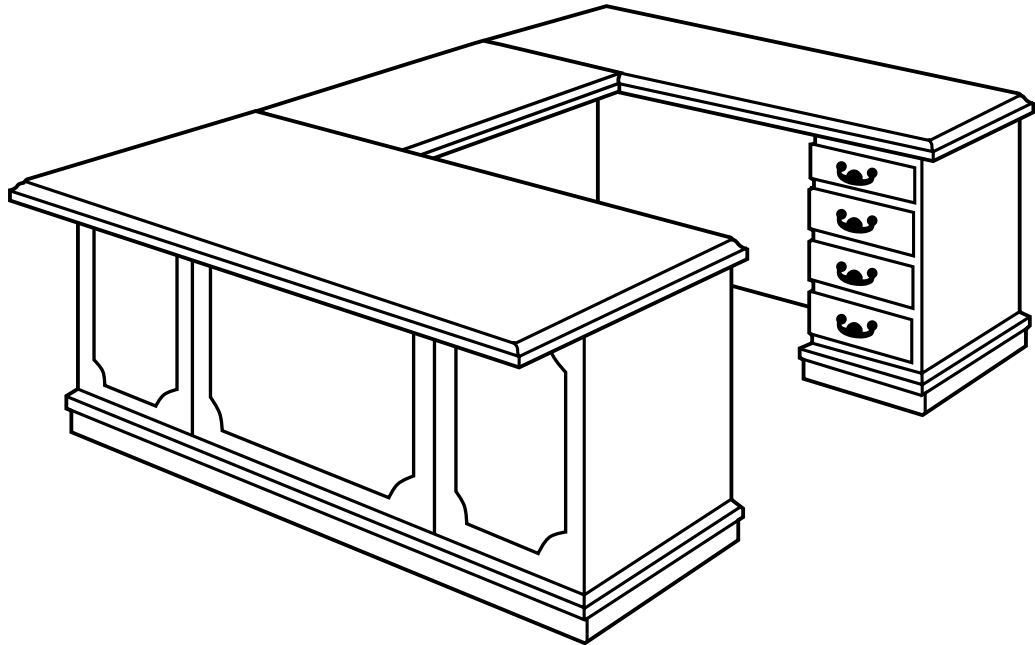

Arlington

Typical 29-3

Model #	Qty	Description	List Price	Total
29-3672LP	1	Single Pedestal Desk, Left	$2,730	$2,730
29-2450UF	1	Bridge w/Full Modesty	$1,058	$1,058
29-2072RC	1	Executive Credenza w/Tray/Box/File, Right	$2,361	$2,361
TOTAL LIST			$6,149	

Prices based on February 2020 Price List.

Indiana
FURNITURE

800.422.5727 IndianaFurniture.com