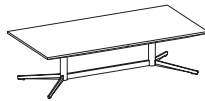

## Statement of Line

The Bailey Collection can make a statement. Single seat chairs are available with a pedestal base, swivel base with casters, and four leg base. Two seat settees and three seat sofas are available in straight or angled frames to stimulate the conversation. Bailey tables are offered in a wide range of veneers and laminates with two edge profiles, while seating options are available in contrasting fabrics. The stylish ottoman finishes out the collection.

728: Swivel Chair with Casters

720: Single Seat with 4-Leg Base

721: Single Seat with 4-Star Pedestal Base

721-21200T: Ottoman

7202: Settee

7202-30C: Angled Settee

7203: Sofa

7203-60C: Angled Sofa

Rectangular Cocktail Table (Square Edge)  
720-2550RT: TFL  
720-2550RTH: HPL  
719-2550RT: Wood

Rectangular Cocktail Table (Knife Edge)  
720-2550RTKH: HPL  
719-2550RTK: Wood

Soft Rectangular Cocktail Table (Square Edge)  
720-2550SRT: TFL  
720-2550SRTH: HPL  
719-2550SRT: Wood