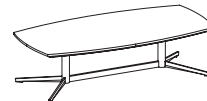

## Statement of Line

The Bailey Collection can make a statement. Single seat chairs are available with a pedestal base, swivel base with casters, and four leg base. Two seat settees and three seat sofas are available in straight or angled frames to stimulate the conversation. Bailey tables are offered in a wide range of veneers and laminates with two edge profiles, while seating options are available in contrasting fabrics. The stylish ottoman finishes out the collection.

728: Swivel Chair with Casters

720: Single Seat with 4-Leg Base

721: Single Seat with 4-Star Pedestal Base

721-21200T: Ottoman

7202: Settee

7202-30C: Angled Settee

7203: Sofa

7203-60C: Angled Sofa

Rectangular Cocktail Table (Square Edge)  
720-2550RT: TFL  
720-2550RTH: HPL  
719-2550RT: Wood

Rectangular Cocktail Table (Knife Edge)  
720-2550RTKH: HPL  
719-2550RTK: Wood

Soft Rectangular Cocktail Table (Square Edge)  
720-2550SRT: TFL  
720-2550SRTH: HPL  
719-2550SRT: Wood