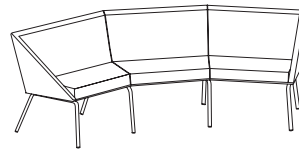

## Statement of Line

The Bailey Collection can make a statement. Single seat chairs are available with a pedestal base, swivel base with casters, and four leg base. Two seat settees and three seat sofas are available in straight or angled frames to stimulate the conversation. Bailey tables are offered in a wide range of veneers and laminates with two edge profiles, while seating options are available in contrasting fabrics. The stylish ottoman finishes out the collection.

728: Swivel Chair with Casters

720: Single Seat with 4-Leg Base

721: Single Seat with 4-Star Pedestal Base

721-21200T: Ottoman

7202: Settee

7202-30C: Angled Settee

7203: Sofa

7203-60C: Angled Sofa

Rectangular Cocktail Table (Square Edge)  
720-2550RT: TFL  
720-2550RTH: HPL  
719-2550RT: Wood

Rectangular Cocktail Table (Knife Edge)  
720-2550RTKH: HPL  
719-2550RTK: Wood

Soft Rectangular Cocktail Table (Square Edge)  
720-2550SRT: TFL  
720-2550SRTH: HPL  
719-2550SRT: Wood