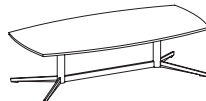

## Statement of Line

The Bailey Collection can make a statement. Single seat chairs are available with a pedestal base, swivel base with casters, and four leg base. Two seat settees and three seat sofas are available in straight or angled frames to stimulate the conversation. Bailey tables are offered in a wide range of veneers and laminates with two edge profiles, while seating options are available in contrasting fabrics. The stylish ottoman finishes out the collection.

728: Swivel Chair with Casters

720: Single Seat with 4-Leg Base

721: Single Seat with 4-Star Pedestal Base

721-21200T: Ottoman

7202: Settee

7202-30C: Angled Settee

7203: Sofa

7203-60C: Angled Sofa

Rectangular Cocktail Table (Square Edge)  
720-2550RT: TFL  
720-2550RTH: HPL  
719-2550RT: Wood

Rectangular Cocktail Table (Knife Edge)  
720-2550RTKH: HPL  
719-2550RTK: Wood

Soft Rectangular Cocktail Table (Square Edge)  
720-2550SRT: TFL  
720-2550SRTH: HPL  
719-2550SRT: Wood