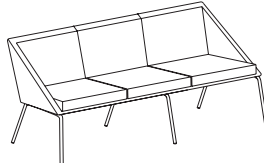

# Bailey Seating

## Statement of Line

The Bailey Collection can make a statement. Single seat chairs are available with a pedestal base, swivel base with casters, and four leg base. Two seat settees and three seat sofas are available in straight or angled frames to stimulate the conversation. Bailey tables are offered in a wide range of veneers and laminates with two edge profiles, while seating options are available in contrasting fabrics. The stylish ottoman finishes out the collection.

728: Swivel Chair with Casters

720: Single Seat with 4-Leg Base

721: Single Seat with 4-Star Pedestal Base

721-21200T: Ottoman

7202: Settee

7202-30C: Angled Settee

7203: Sofa

7203-60C: Angled Sofa

Rectangular Cocktail Table (Square Edge)  
720-2550RT: TFL  
720-2550RTH: HPL  
719-2550RT: Wood

Rectangular Cocktail Table (Knife Edge)  
720-2550RTKH: HPL  
719-2550RTK: Wood

Soft Rectangular Cocktail Table (Square Edge)  
720-2550SRT: TFL  
720-2550SRTH: HPL  
719-2550SRT: Wood