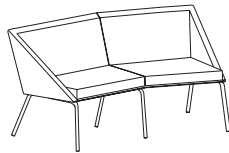

# Bailey Seating

## Statement of Line

The Bailey Collection can make a statement. Single seat chairs are available with a pedestal base, swivel base with casters, and four leg base. Two seat settees and three seat sofas are available in straight or angled frames to stimulate the conversation. Bailey tables are offered in a wide range of veneers and laminates with two edge profiles, while seating options are available in contrasting fabrics. The stylish ottoman finishes out the collection.

728: Swivel Chair with Casters

720: Single Seat with 4-Leg Base

721: Single Seat with 4-Star Pedestal Base

721-21200T: Ottoman

7202: Settee

7202-30C: Angled Settee

7203: Sofa

7203-60C: Angled Sofa

Rectangular Cocktail Table (Square Edge)  
720-2550RT: TFL  
720-2550RTH: HPL  
719-2550RT: Wood

Rectangular Cocktail Table (Knife Edge)  
720-2550RTKH: HPL  
719-2550RTK: Wood

Soft Rectangular Cocktail Table (Square Edge)  
720-2550SRT: TFL  
720-2550SRTH: HPL  
719-2550SRT: Wood