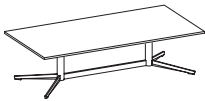

## Statement of Line

The Bailey Collection can make a statement. Single seat chairs are available with a pedestal base, swivel base with casters, and four leg base. Two seat settees and three seat sofas are available in straight or angled frames to stimulate the conversation. Bailey tables are offered in a wide range of veneers and laminates with two edge profiles, while seating options are available in contrasting fabrics. The stylish ottoman finishes out the collection.

728: Swivel Chair with Casters

720: Single Seat with 4-Leg Base

721: Single Seat with 4-Star Pedestal Base

721-21200T: Ottoman

7202: Settee

7202-30C: Angled Settee

7203: Sofa

7203-60C: Angled Sofa

Rectangular Cocktail Table (Square Edge)  
720-2550RT: TFL  
720-2550RTH: HPL  
719-2550RT: Wood

Rectangular Cocktail Table (Knife Edge)  
720-2550RTKH: HPL  
719-2550RTK: Wood

Soft Rectangular Cocktail Table (Square Edge)  
720-2550SRT: TFL  
720-2550SRTH: HPL  
719-2550SRT: Wood