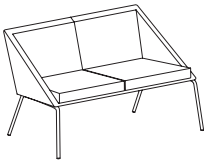

# Bailey Seating

## Statement of Line

The Bailey Collection can make a statement. Single seat chairs are available with a pedestal base, swivel base with casters, and four leg base. Two seat settees and three seat sofas are available in straight or angled frames to stimulate the conversation. Bailey tables are offered in a wide range of veneers and laminates with two edge profiles, while seating options are available in contrasting fabrics. The stylish ottoman finishes out the collection.

728: Swivel Chair with Casters

720: Single Seat with 4-Leg Base

721: Single Seat with 4-Star Pedestal Base

721-21200T: Ottoman

7202: Settee

7202-30C: Angled Settee

7203: Sofa

7203-60C: Angled Sofa

Rectangular Cocktail Table (Square Edge)  
720-2550RT: TFL  
720-2550RTH: HPL  
719-2550RT: Wood

Rectangular Cocktail Table (Knife Edge)  
720-2550RTKH: HPL  
719-2550RTK: Wood

Soft Rectangular Cocktail Table (Square Edge)  
720-2550SRT: TFL  
720-2550SRTH: HPL  
719-2550SRT: Wood