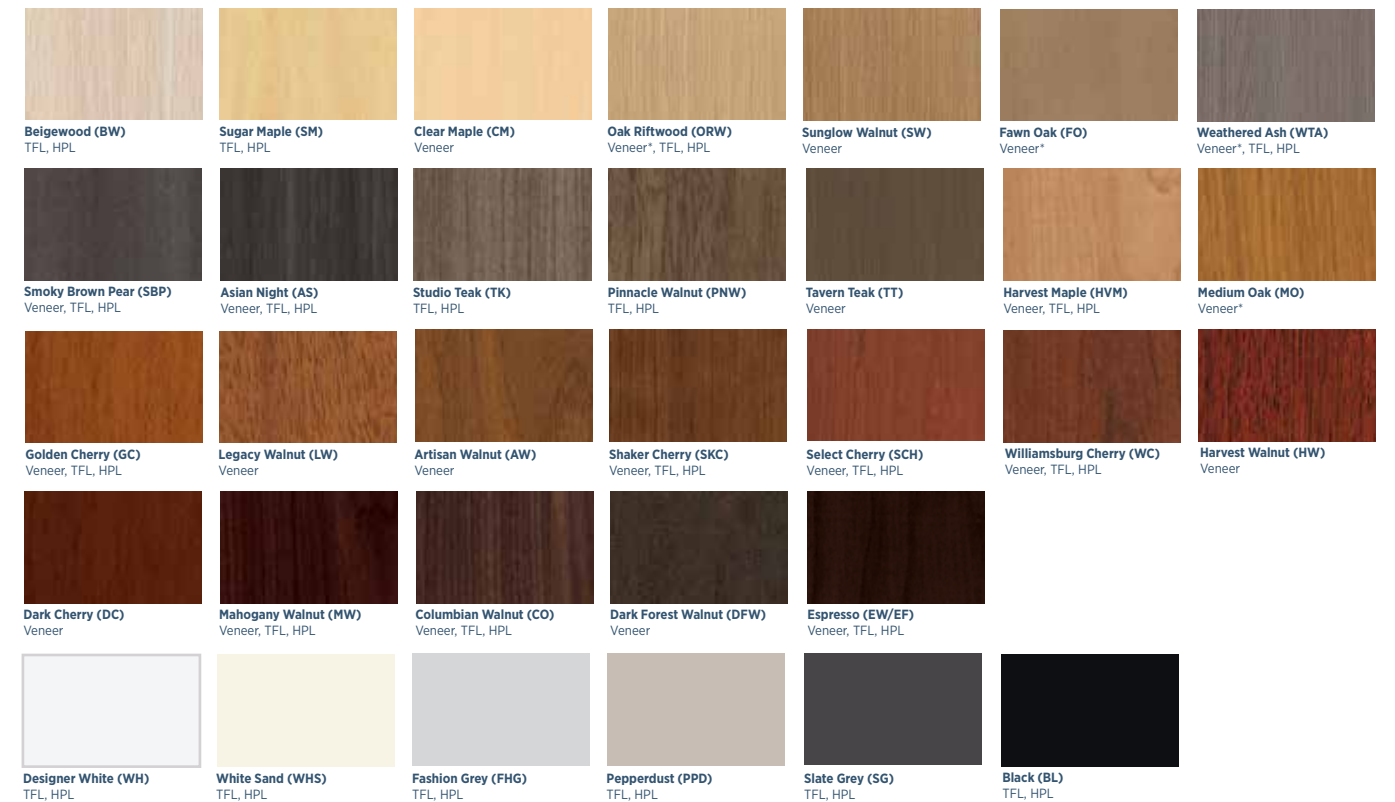

Take a Seat in Style.

Bailey embodies the enduring popularity of the Mid-Century Modern style. With clean lines, subtle organic curves, and a comfortable sit, it presents a timeless, appealing quality.

Whether you're outfitting an entire area, need a signature piece to complete a space, or anything in between, Bailey seating and tables effortlessly provide the right look and feel.

Statement of Line

The Choice is Yours.

Select from single seat chairs with an auto-return pedestal base, swivel base with casters, or a four leg base. Two seat settees and three seat sofas are available in straight or angled frames to stimulate the conversation. Bailey tables are offered in a wide range of veneers and laminates with two edge profiles. The stylish ottoman finishes out the collection.

Choice Tip: Contrasting fabrics help you to create a style that's all your own!

Veneers & Laminates

* Veneer Finish is Low Sheen

Effortless Integration.

With its simple design aesthetic, Bailey fluidly complements other furniture, like Square One and Joy Upholstered seating, to create a cohesive and appealing environment.