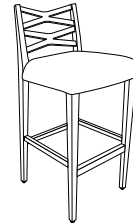

## Statement of Line

The Bow Tie collection harmonizes classic design with modern panache. Combining elegance and grace with scale, proportion, and functionality, these stackable guest chairs are offered in a wood slat back, half upholstered back, and a fully upholstered back with the ability to stack 4 chairs high. The companion counter height and bar stools are offered in the wood slat back with optional scuff plates in aluminum or black on the footrest.

173: Guest with Wood Slat Back

175: Guest with ½ Upholstered Back

176: Guest with Full Upholstered Back

178: Counter Height Stool

179: Bar Height Stool