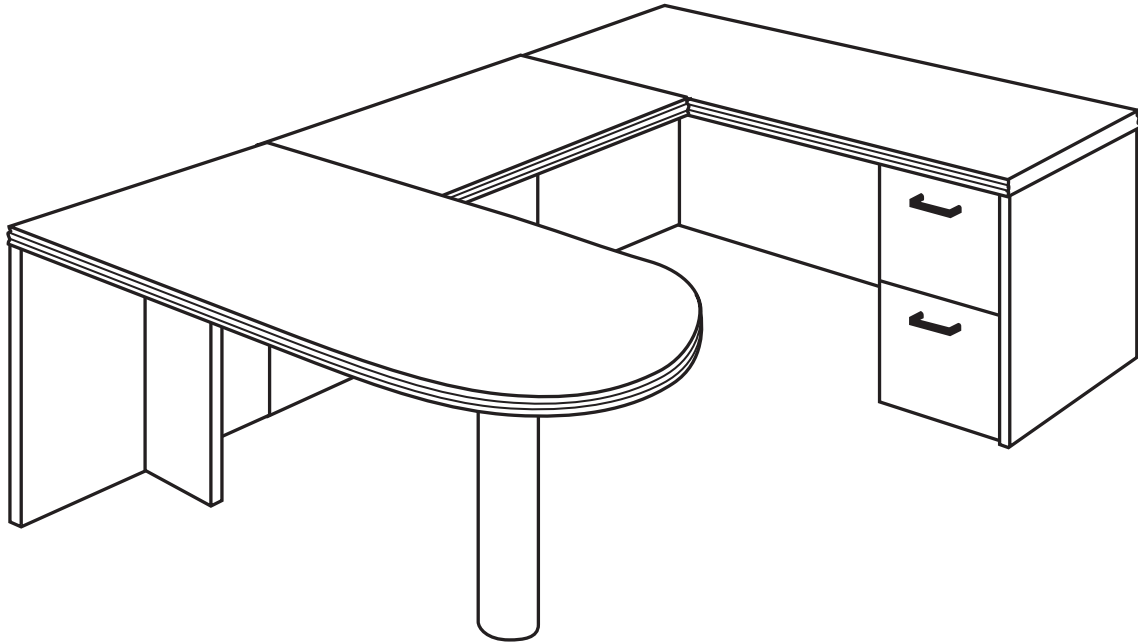

Encompass

Typical 59-4

HPL Top:

Model #	Qty	Description	List Price	Total
57-3672DUL	1	Peninsula D Top Unit	$2,342	$2,342
57-2448UF	1	Bridge	$913	$913
59-2072RC2	1	Executive Single Right Credenza	$2,104	$2,104
TOTAL HPL LIST			$5,359	

Veneer Top:

Model #	Qty	Description	List Price	Total
57-3672DUL	1	Peninsula D Top Unit	$2,390	$2,390
57-2448UF	1	Bridge	$913	$913
59-2072RC2	1	Executive Single Right Credenza	$2,155	$2,155
TOTAL VENEER LIST			$5,458	

Prices based on February 2020 Price List. Excludes Accessories and Seating.

Indiana
FURNITURE

800.422.5727 IndianaFurniture.com