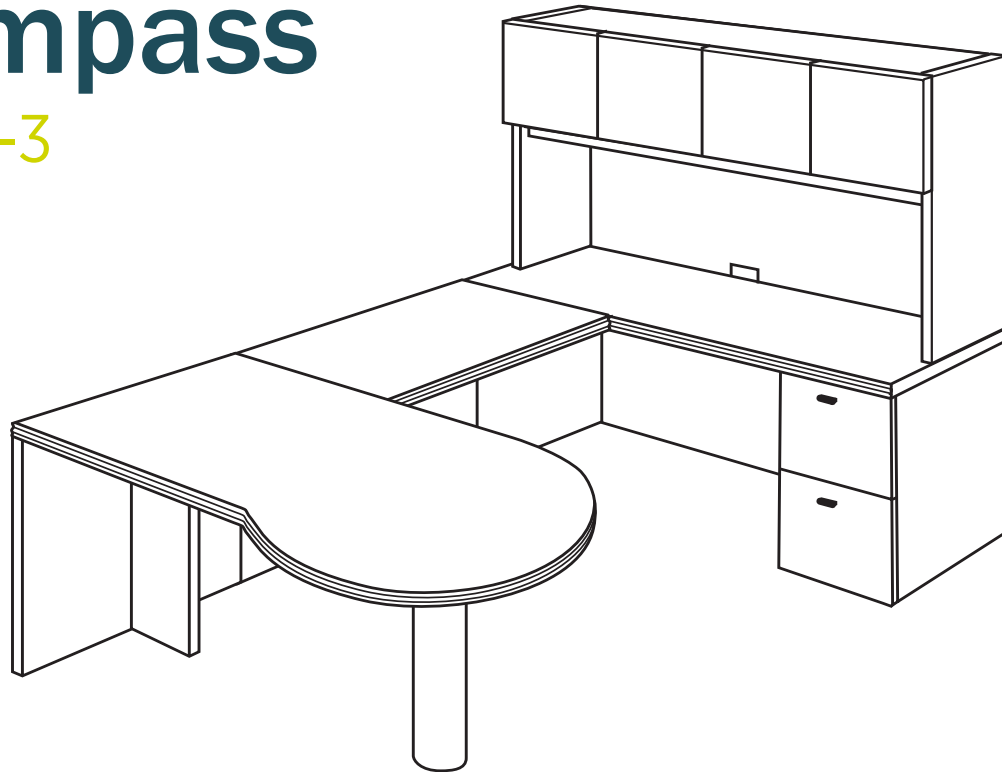

Encompass

Typical 59-3

HPL Top:

Model #	Qty	Description	List Price	Total
57-4272PL	1	P-Top Desk, Left	$3,179	$3,179
57-2448UF	1	Bridge w/Full Modesty	$913	$913
59-2072RC2	1	Credenza w/File/File, Right	$2,104	$2,104
57-1572HU	1	Surface Mount Hutch	$2,342	$2,342
TB-6572H	1	Tackboard (<i>Grade 1</i>)	$390	$390
TL-0848	1	Task Light	$306	$306
TOTAL HPL LIST			$9,234	

Veneer Top:

Model #	Qty	Description	List Price	Total
57-4272PL	1	P-Top Desk, Left	$3,228	$3,228
57-2448UF	1	Bridge w/Full Modesty	$966	$966
59-2072RC2	1	Credenza w/File/File, Right	$2,155	$2,155
57-1572HU	1	Surface Mount Hutch	$2,342	$2,342
TB-6572H	1	Tackboard (<i>Grade 1</i>)	$390	$390
TL-0848	1	Task Light	$306	$306
TOTAL VENEER LIST			$9,387	

Prices based on February 2020 Price List. Excludes Accessories and Seating.

Indiana
FURNITURE

800.422.5727 IndianaFurniture.com