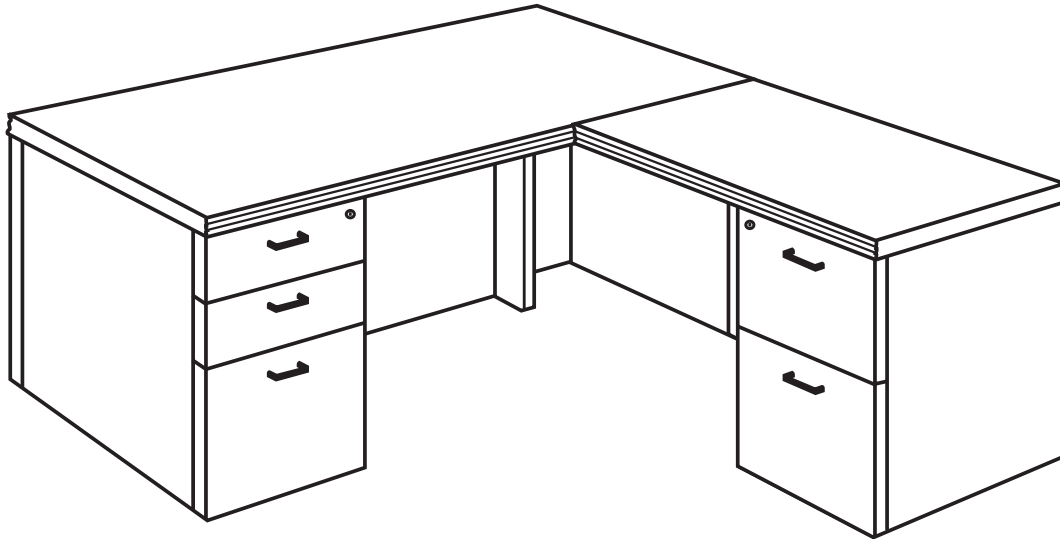

### Laminate Top:

Model #	Qty	Description	List Price	Total
59-3672LPS	1	Single Pedestal Desk, Left, Rectangular Top, Stepped Front	\$2,615	\$2,615
59-2448RF2	1	Return w/File/File, Right	\$1,802	\$1,802
TOTAL HPL LIST			<b>\$4,417</b>	