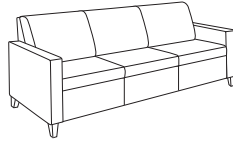

## Statement of Line

Open spaces really come together with the modular, ganging components from the Isla Lounge Collection. Create conversation settings or private areas by mixing components to fit the space and needs of the environment. Optional arm caps make Isla Lounge the solution for high traffic seating. Power and data options keep everyone working on-the-go.

379: Club Chair,  
2 Arms

3792: Settee,  
2 Arms

3793: Sofa,  
2 Arms

379L & 379R:  
Club Chair, 1 Arm

3792L & 3792R:  
Settee, 1 Arm

3793L & 3793R:  
Sofa, 1 Arm

379N: Club Chair,  
Armless

3792N: Settee,  
Armless

3793N: Sofa,  
Armless

379-90C:  
Corner Unit

378SB:  
Single Bench

3782DB:  
Double Bench

379SO:  
Single Ottoman

3792DO:  
Double Ottoman

Ganging End Table  
with Legs  
(Upholstered Chassis  
with TFL, Veneer, or Solid  
Surface Top)