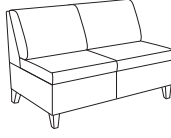

## Statement of Line

Open spaces really come together with the modular, ganging components from the Isla Lounge Collection. Create conversation settings or private areas by mixing components to fit the space and needs of the environment. Optional arm caps make Isla Lounge the solution for high traffic seating. Power and data options keep everyone working on-the-go.

379: Club Chair,  
2 Arms

3792: Settee,  
2 Arms

3793: Sofa,  
2 Arms

379L & 379R:  
Club Chair, 1 Arm

3792L & 3792R:  
Settee, 1 Arm

3793L & 3793R:  
Sofa, 1 Arm

379N: Club Chair,  
Armless

3792N: Settee,  
Armless

3793N: Sofa,  
Armless

379-90C:  
Corner Unit

378SB:  
Single Bench

3782DB:  
Double Bench

379SO:  
Single Ottoman

3792DO:  
Double Ottoman

Ganging End Table  
with Legs  
(Upholstered Chassis  
with TFL, Veneer, or Solid  
Surface Top)