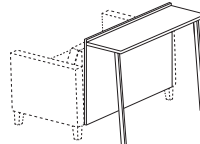

378-1626ET

Lamp Table  
(Upholstered Chassis  
with TFL, Veneer, or Solid  
Surface Top)

378-2226ET

Magazine Table  
(Upholstered Chassis  
with TFL, Veneer, or Solid  
Surface Top)

378-2226MT

Counter Height Bistro/  
Stadium Table  
(For Settees and Sofas in TFL,  
Veneer, or Solid Surface)

3782-1544STC  
3782-1544STCH  
3782-1544STCV  
3783-1566STC  
3783-1566STCH  
3783-1566STCV

Bar Height Bistro/  
Stadium Table  
(For Settees and Sofas in TFL,  
Veneer, or Solid Surface)

3782-1544STB  
3782-1544STBH  
3782-1544STBV  
3783-1566STB  
3783-1566STBH  
3783-1566STBV