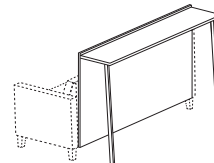

378-4526CGT

Ganging 22.5°  
Corner Table  
(Upholstered Chassis  
with TFL, Veneer, or Solid  
Surface Top)

378-2226CGT

End Table with Legs  
(Upholstered Chassis  
with TFL, Veneer, or Solid  
Surface Top)

378-1626ET

Lamp Table  
(Upholstered Chassis  
with TFL, Veneer, or Solid  
Surface Top)

378-2226ET

Magazine Table  
(Upholstered Chassis  
with TFL, Veneer, or Solid  
Surface Top)

378-2226MT

Counter Height Bistro/  
Stadium Table  
(For Settees and Sofas in TFL,  
Veneer, or Solid Surface)

3782-1544STC  
3782-1544STCH  
3782-1544STCV  
3783-1566STC  
3783-1566STCH  
3783-1566STCV

Bar Height Bistro/  
Stadium Table  
(For Settees and Sofas in TFL,  
Veneer, or Solid Surface)

3782-1544STB  
3782-1544STBH  
3782-1544STBV  
3783-1566STB  
3783-1566STBH  
3783-1566STBV