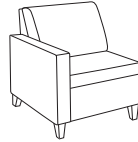

## Statement of Line

Open spaces really come together with the modular, ganging components from the Isla Lounge Collection. Create conversation settings or private areas by mixing components to fit the space and needs of the environment. Optional arm caps make Isla Lounge the solution for high traffic seating. Power and data options keep everyone working on-the-go.

379: Club Chair,  
2 Arms

3792: Settee,  
2 Arms

3793: Sofa,  
2 Arms

379L & 379R:  
Club Chair, 1 Arm

3792L & 3792R:  
Settee, 1 Arm

3793L & 3793R:  
Sofa, 1 Arm

379N: Club Chair,  
Armless

3792N: Settee,  
Armless

3793N: Sofa,  
Armless

379-90C:  
Corner Unit

378SB:  
Single Bench

3782DB:  
Double Bench

379SO:  
Single Ottoman

3792DO:  
Double Ottoman

Ganging End Table  
with Legs  
(Upholstered Chassis  
with TFL, Veneer, or Solid  
Surface Top)