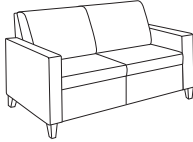

## Statement of Line

Open spaces really come together with the modular, ganging components from the Isla Lounge Collection. Create conversation settings or private areas by mixing components to fit the space and needs of the environment. Optional arm caps make Isla Lounge the solution for high traffic seating. Power and data options keep everyone working on-the-go.

379: Club Chair,  
2 Arms

3792: Settee,  
2 Arms

3793: Sofa,  
2 Arms

379L & 379R:  
Club Chair, 1 Arm

3792L & 3792R:  
Settee, 1 Arm

3793L & 3793R:  
Sofa, 1 Arm

379N: Club Chair,  
Armless

3792N: Settee,  
Armless

3793N: Sofa,  
Armless

379-90C:  
Corner Unit

378SB:  
Single Bench

3782DB:  
Double Bench

379SO:  
Single Ottoman

3792DO:  
Double Ottoman

Ganging End Table  
with Legs  
(Upholstered Chassis  
with TFL, Veneer, or Solid  
Surface Top)