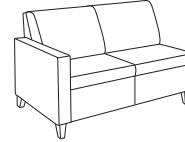

## Statement of Line

Open spaces really come together with the modular, ganging components from the Isla Lounge Collection. Create conversation settings or private areas by mixing components to fit the space and needs of the environment. Optional arm caps make Isla Lounge the solution for high traffic seating. Power and data options keep everyone working on-the-go.

379: Club Chair,  
2 Arms

3792: Settee,  
2 Arms

3793: Sofa,  
2 Arms

379L & 379R:  
Club Chair, 1 Arm

3792L & 3792R:  
Settee, 1 Arm

3793L & 3793R:  
Sofa, 1 Arm

379N: Club Chair,  
Armless

3792N: Settee,  
Armless

3793N: Sofa,  
Armless

379-90C:  
Corner Unit

378SB:  
Single Bench

3782DB:  
Double Bench

379SO:  
Single Ottoman

3792DO:  
Double Ottoman

Ganging End Table  
with Legs  
(Upholstered Chassis  
with TFL, Veneer, or Solid  
Surface Top)