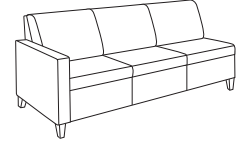

## Statement of Line

Open spaces really come together with the modular, ganging components from the Isla Lounge Collection. Create conversation settings or private areas by mixing components to fit the space and needs of the environment. Optional arm caps make Isla Lounge the solution for high traffic seating. Power and data options keep everyone working on-the-go.

379: Club Chair,  
2 Arms

3792: Settee,  
2 Arms

3793: Sofa,  
2 Arms

379L & 379R:  
Club Chair, 1 Arm

3792L & 3792R:  
Settee, 1 Arm

3793L & 3793R:  
Sofa, 1 Arm

379N: Club Chair,  
Armless

3792N: Settee,  
Armless

3793N: Sofa,  
Armless

379-90C:  
Corner Unit

378SB:  
Single Bench

3782DB:  
Double Bench

379SO:  
Single Ottoman

3792DO:  
Double Ottoman

Ganging End Table  
with Legs  
(Upholstered Chassis  
with TFL, Veneer, or Solid  
Surface Top)