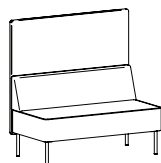

Bistro Table  
550-1681BT: TFL  
550-1681BTH: HPL  
550-1681BTV: Veneer  
550-1657BT: TFL  
550-1657BTH: HPL  
550-1657BTV: Veneer

Purse Hook:  
01-HOOK

### Modular Components

550N: Modular Club Chair

5502N: Modular Settee  
(Shown with optional pillows)

5503N: Modular Sofa

Modular Chaise Settee  
5502CR: Right  
5502CL: Left

Modular Chaise Sofa  
5503CR: Right  
5503CL: Left

550-90C: Modular Corner Unit

550NH: Modular Club Chair with High Surround

5502NH: Modular Settee with High Surround

5503NH: Modular Sofa with High Surround

Modular Chaise Settee with High Surround  
5502CHR: Right  
5502CHL: Left