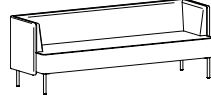

## Statement of Line

KickStart's classic forms and refined scale are enhanced through precise details, tailored upholstery and a horizontal stitch detail. Two back styles, with or without a pillow, combine with upholstery options to create a versatile aesthetic ranging from sophisticated to casual.

### Standard Components

550: Club Chair

5502: Settee

5503: Sofa

550H: Club Chair with High Surround

5502H: Settee with High Surround  
(Shown with optional pillows)

5503H: Sofa with High Surround

550-1617PF: Pouffe