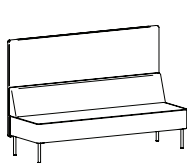

Bistro Table  
550-1681BT: TFL  
550-1681BTH: HPL  
550-1681BTV: Veneer  
550-1657BT: TFL  
550-1657BTH: HPL  
550-1657BTV: Veneer

Purse Hook:  
01-HOOK

### Modular Components

550N: Modular Club Chair

5502N: Modular Settee  
(Shown with optional pillows)

5503N: Modular Sofa

Modular Chaise Settee  
5502CR: Right  
5502CL: Left

Modular Chaise Sofa  
5503CR: Right  
5503CL: Left

550-90C: Modular Corner Unit

550NH: Modular Club Chair with High Surround

5502NH: Modular Settee with High Surround

5503NH: Modular Sofa with High Surround

Modular Chaise Settee with High Surround  
5502CHR: Right  
5502CHL: Left