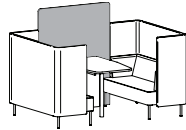

### Standard Components

550: Club Chair

5502: Settee

5503: Sofa

550H: Club Chair with High Surround

5502H: Settee with High Surround  
(Shown with optional pillows)

5503H: Sofa with High Surround

550-1617PF: Pouffe

Booth Settee with High Surround  
5502HR: Right  
5502HL: Left

Booth Sofa with High Surround  
5503HR: Right  
5503HL: Left

Club Nook with High Surround  
550HNR: Right  
550HNL: Left

High Center Panel  
5560HP: TFL  
5560HPV: Veneer  
5560HPU: Upholstered