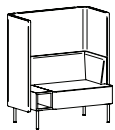

### Standard Components

550: Club Chair

5502: Settee

5503: Sofa

550H: Club Chair with High Surround

5502H: Settee with High Surround  
(Shown with optional pillows)

5503H: Sofa with High Surround

550-1617PF: Pouffe

Booth Settee with High Surround  
5502HR: Right  
5502HL: Left

Booth Sofa with High Surround  
5503HR: Right  
5503HL: Left

Club Nook with High Surround  
550HNR: Right  
550HNL: Left

High Center Panel  
5560HP: TFL  
5560HPV: Veneer  
5560HPU: Upholstered