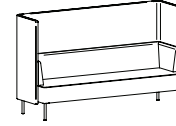

### Standard Components

550: Club Chair

5502: Settee

5503: Sofa

550H: Club Chair with High Surround

5502H: Settee with High Surround  
(Shown with optional pillows)

5503H: Sofa with High Surround

550-1617PF: Pouffe

Booth Settee with High Surround  
5502HR: Right  
5502HL: Left

Booth Sofa with High Surround  
5503HR: Right  
5503HL: Left

Club Nook with High Surround  
550HNR: Right  
550HNL: Left

High Center Panel  
5560HP: TFL  
5560HPV: Veneer  
5560HPU: Upholstered