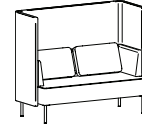

### Standard Components

550: Club Chair

5502: Settee

5503: Sofa

550H: Club Chair with High Surround

5502H: Settee with High Surround  
(Shown with optional pillows)

5503H: Sofa with High Surround

550-1617PF: Pouffe

Booth Settee with High Surround  
5502HR: Right  
5502HL: Left

Booth Sofa with High Surround  
5503HR: Right  
5503HL: Left

Club Nook with High Surround  
550HNR: Right  
550HNL: Left

High Center Panel  
5560HP: TFL  
5560HPV: Veneer  
5560HPU: Upholstered