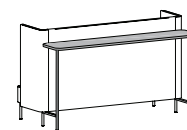

### Standard Components

550: Club Chair

5502: Settee

5503: Sofa

550H: Club Chair with High Surround

5502H: Settee with High Surround  
(Shown with optional pillows)

5503H: Sofa with High Surround

550-1617PF: Pouffe

Booth Settee with High Surround  
5502HR: Right  
5502HL: Left

Booth Sofa with High Surround  
5503HR: Right  
5503HL: Left

Club Nook with High Surround  
550HNR: Right  
550HNL: Left

High Center Panel  
5560HP: TFL  
5560HPV: Veneer  
5560HPU: Upholstered

Low Center Panel  
5540HP: TFL  
5540HPV: Veneer  
5540HPU: Upholstered

Media Peninsula  
550-3072MPS: TFL  
550-3072MPSH: HPL  
550-3072MPSV: Veneer  
550-3048MPS: TFL  
550-3048MPSH: HPL  
550-3048MPSV: Veneer