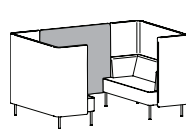

### Standard Components

550: Club Chair

5502: Settee

5503: Sofa

550H: Club Chair with High Surround

5502H: Settee with High Surround  
(Shown with optional pillows)

5503H: Sofa with High Surround

550-1617PF: Pouffe

Booth Settee with High Surround  
5502HR: Right  
5502HL: Left

Booth Sofa with High Surround  
5503HR: Right  
5503HL: Left

Club Nook with High Surround  
550HNR: Right  
550HNL: Left

High Center Panel  
5560HP: TFL  
5560HPV: Veneer  
5560HPU: Upholstered