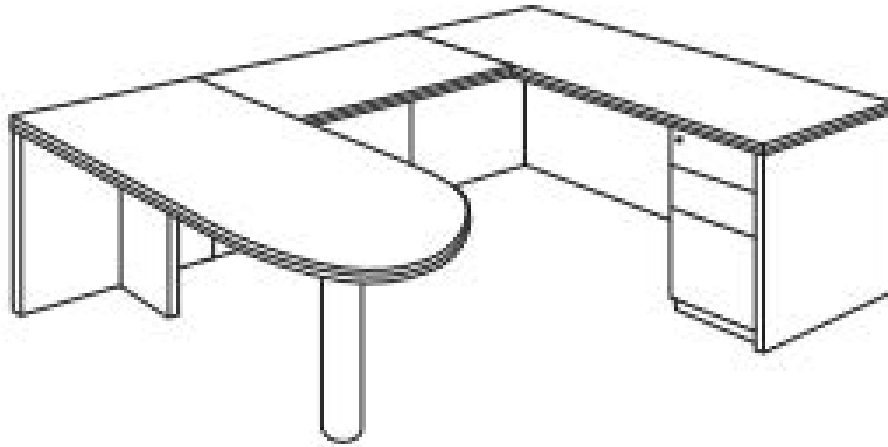

Madera

Typical 16-4

Veneer or HPL Top:

Model #	Qty	Description	List Price	Total
14-3672DUL	1	D-Top Unit, Left	$2,945	$2,945
14-2448UF	1	Bridge w/Full Modesty	$1,172	$1,172
16-2072RC	1	Credenza w/Box/Box/File, Right	$2,764	$2,764
TOTAL VENEER OR HPL LIST			$6,881	

Premium Veneer Top:

Model #	Qty	Description	List Price	Total
14-3672DUL	1	D-Top Unit, Left	$3,444	$3,444
14-2448UF	1	Bridge w/Full Modesty	$1,372	$1,372
16-2072RC	1	Credenza w/Box/Box/File, Right	$3,233	$3,233
TOTAL PREMIUM VENEER LIST			$8,049