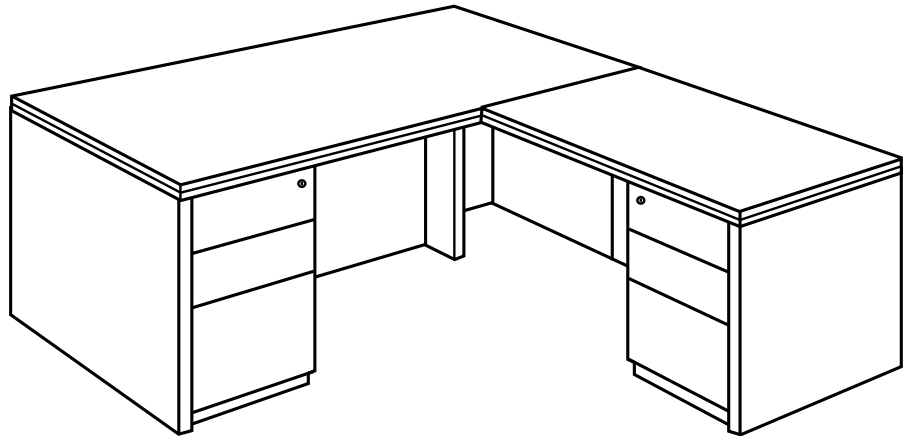

Madera

Typical 16-1

Veneer or HPL Top:

Model #	Qty	Description	List Price	Total
16-3672LPS	1	Single Pedestal Rectangular Top Desk, Stepped Front, Left	\$3,845	\$3,845
16-2448RF	1	Return w/Box/Box/File, Right	\$2,507	\$2,507
TOTAL VENEER OR HPL LIST			\$6,352	