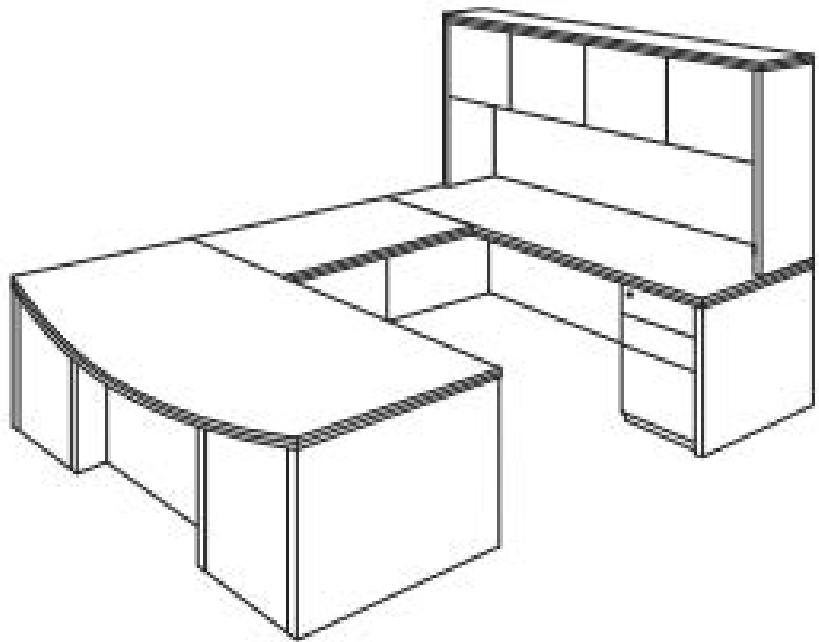

Madera

Typical 16-1

Veneer or HPL Top:

Model #	Qty	Description	List Price	Total
16-3672LPS	1	Single Pedestal Rectangular Top Desk, Stepped Front, Left	\$3,845	\$3,845
16-2448RF	1	Return w/Box/Box/File, Right	\$2,507	\$2,507
TOTAL VENEER OR HPL LIST			\$6,352	

Premium Veneer Top:

Model #	Qty	Description	List Price	Total
16-3672LPS	1	Single Pedestal Rectangular Top Desk, Stepped Front, Left	\$4,497	\$4,497
16-2448RF	1	Return w/Box/Box/File, Right	\$2,934	\$2,934
TOTAL PREMIUM VENEER LIST			\$7,431	

Madera

Typical 16-2

Veneer or HPL Top:

Model #	Qty	Description	List Price	Total
16-4272LPS	1	Single Pedestal Bow Top Desk, Stepped Front, Left	\$4,576	\$4,576
14-2448UF	1	Bridge w/Full Modesty	\$1,172	\$1,172
16-2072RC	1	Single Pedestal Credenza w/File/File, Right	\$2,764	\$2,764
14-1572HU	1	Surface Mount Hutch	\$2,995	\$2,995
TB-6572H	1	Tackboard - <i>Priced in Gr 1</i>	\$390	\$390
TL-0848	1	Task Light	\$306	\$306
TOTAL VENEER OR HPL LIST			\$12,203	