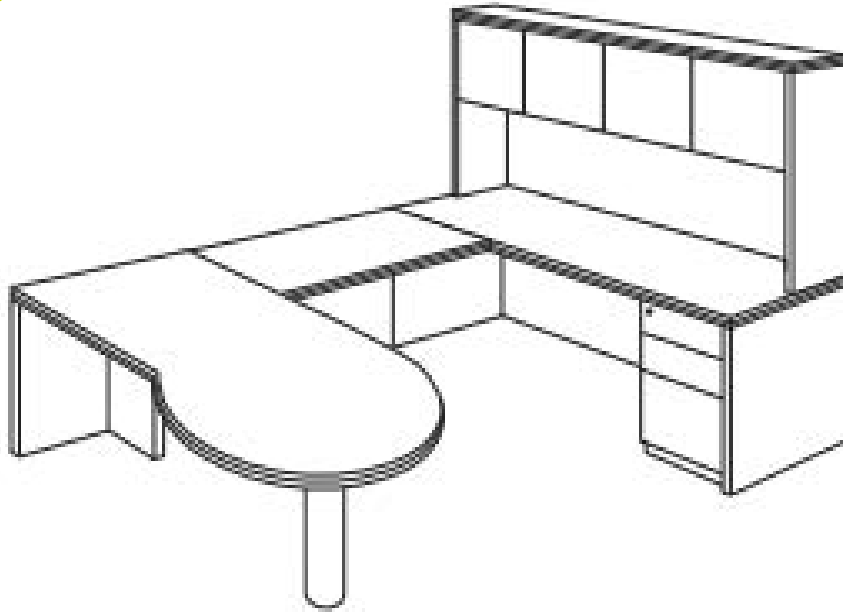

Madera

Typical 16-3

Veneer or HPL Top:

Model #	Qty	Description	List Price	Total
14-4272PL	1	P-Top Desk, Left	$4,025	$4,025
14-2448UF	1	Bridge w/Full Modesty	$1,172	$1,172
16-2072RC	1	Single Pedestal Credenza w/File/File, Right	$2,764	$2,764
14-1572HU	1	Surface Mount Hutch	$2,995	$2,995
TB-6572H	1	Tackboard - <i>Priced in Gr 1</i>	$390	$390
TL-0848	1	Task Light	$306	$306
TOTAL VENEER OR HPL LIST			$11,652	

Premium Veneer Top:

Model #	Qty	Description	List Price	Total
14-4272PL	1	P-Top Desk, Left	$4,711	$4,711
14-2448UF	1	Bridge w/Full Modesty	$1,372	$1,372
16-2072RC	1	Single Pedestal Credenza w/File/File, Right	$3,233	$3,233
14-1572HU	1	Surface Mount Hutch	$3,505	$3,505
TB-6572H	1	Tackboard - <i>Priced in Gr 1</i>	$390	$390
TL-0848	1	Task Light	$306	$306
TOTAL PREMIUM VENEER LIST			$13,517	

Prices based on February 2020 Price List.

Indiana
FURNITURE

800.422.5727 IndianaFurniture.com