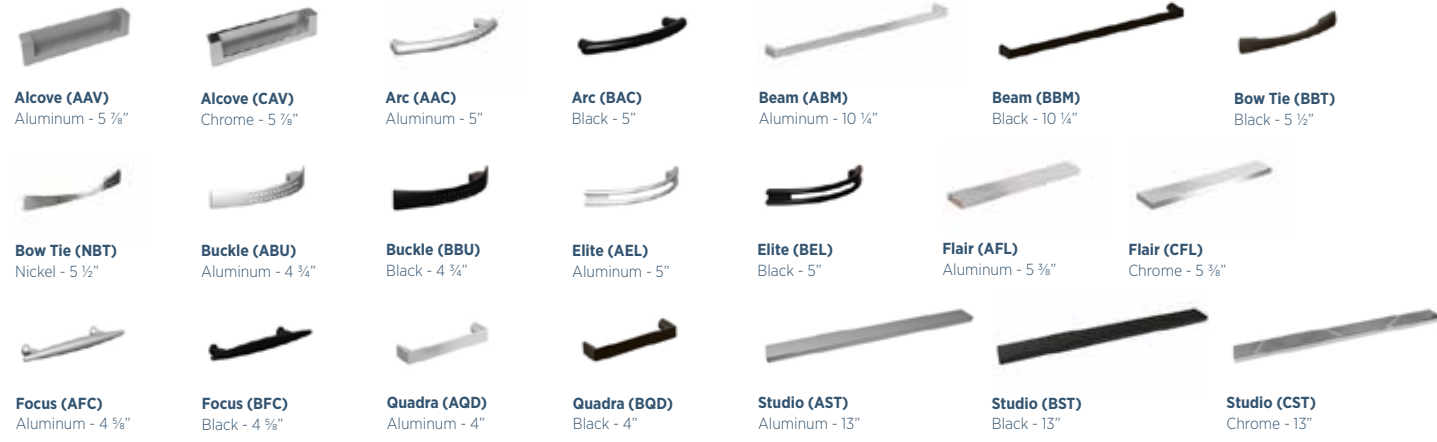

Modular components, like desks, returns, bridges, and storage units, a broad range of pull and edge profile options, transaction counters, tack boards, and matching or contrasting overlay panels make personalizing your function and aesthetics easy.

Pair with Aura Tables or Gesso Casegoods for a cohesive look.

CAMEO

Time-Honored Elegance.

Welcome customers with a variety of stately pieces to showcase a rich and distinguished reputation.

Cameo echoes history and creates a timeless foundation for today's sophisticated work place. Finely crafted in select solids with walnut veneers, the tailored details of this collection accentuates our expert craftsmanship and perfect attention to every detail.

Pair with our other traditional offerings to outfit an entire space.

Canvas Pulls & Edge Profiles:

Square Edge

Aura Pulls & Edge Profiles:

Square Edge

See Aura Reception Price List for edge profiles available on wood and solid surface transaction counters.

Cameo Pulls & Edge Profiles:

Square Edge

See Cameo Reception Price List for edge profiles available on transaction counters.

Surface Materials

Veneer Finishes & Laminates

Frosted & High Gloss Acrylics (Canvas)