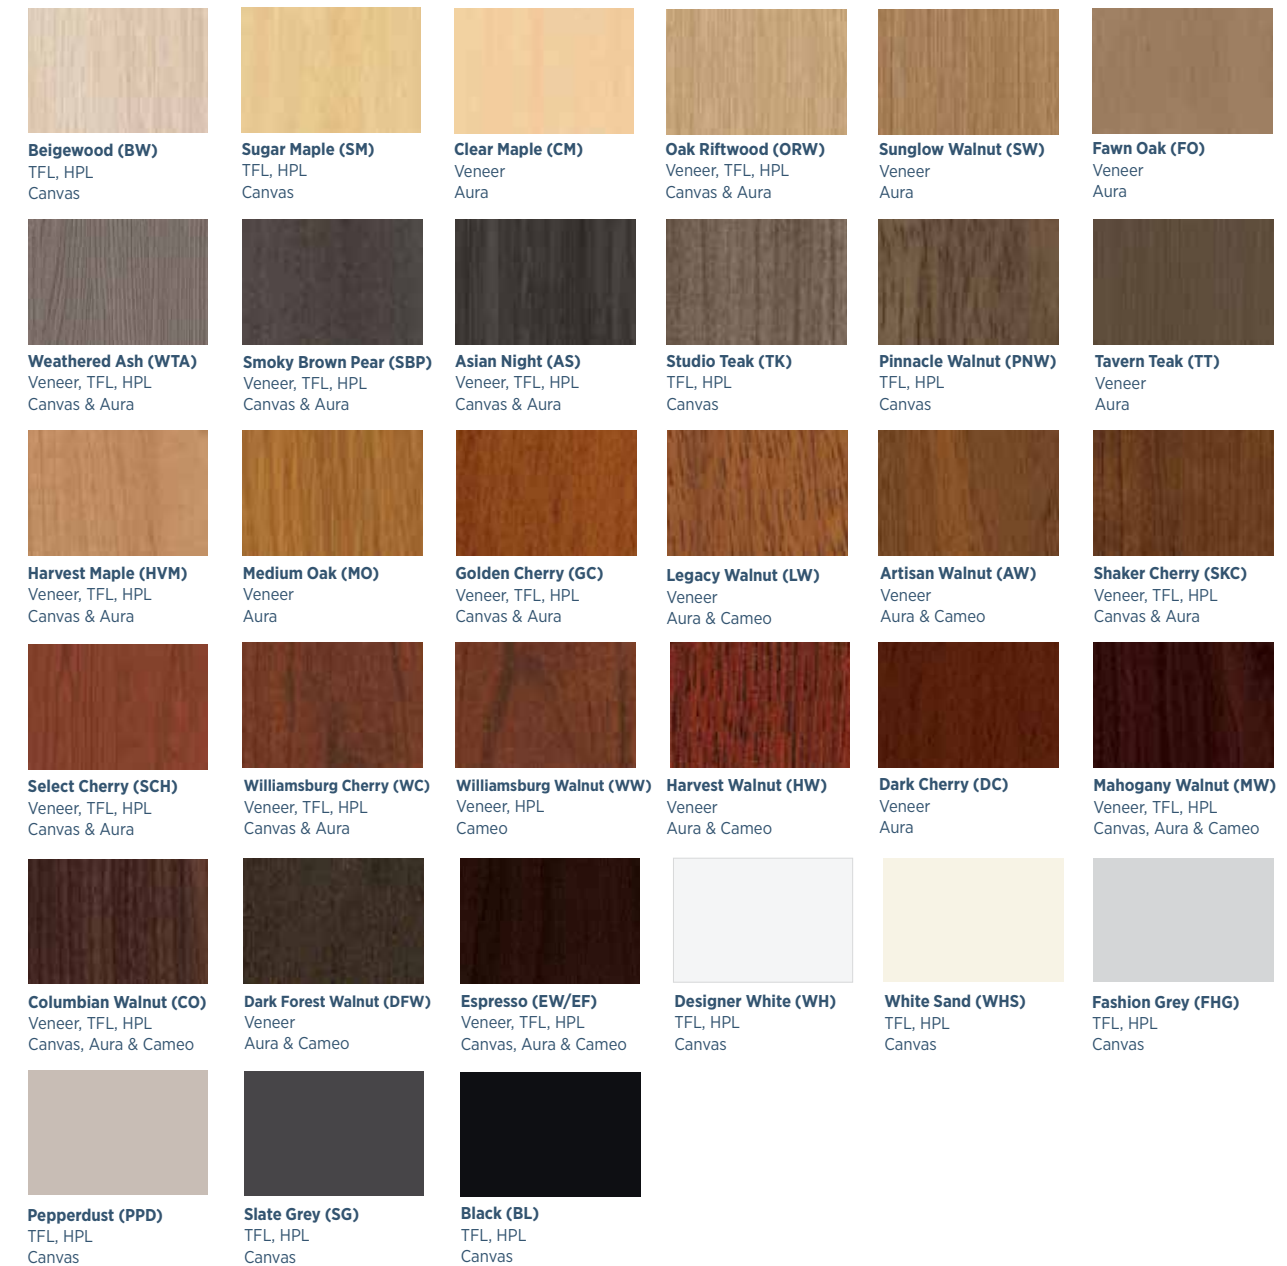

Pair with our other traditional offerings to outfit an entire space.

Canvas Pulls & Edge Profiles:

Square Edge

Aura Pulls & Edge Profiles:

Square Edge

See Aura Reception Price List for edge profiles available on wood and solid surface transaction counters.

Cameo Pulls & Edge Profiles:

Square Edge

See Cameo Reception Price List for edge profiles available on transaction counters.

Surface Materials

Veneer Finishes & Laminates

Frosted & High Gloss Acrylics (Canvas)