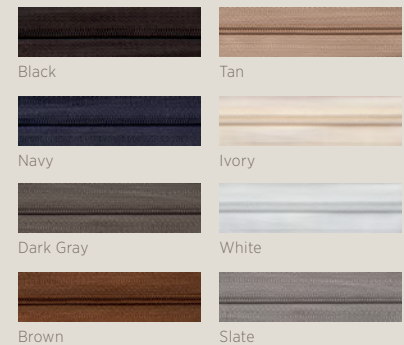

Play it safe with one upholstery or go for it with contrasting welt cords and fabric handle.

Shown in: Momentum Allegory Cosmos and Momentum Weaving Palettes Vermilion.

Zipper Color Options:

1224 Mill Street
 PO Box 270
 Jasper, Indiana 47547-0270
 Tel 812.482.5727
 Tol 800.422.5727
 Fax 812.482.9035
 sales@indianafurniture.com