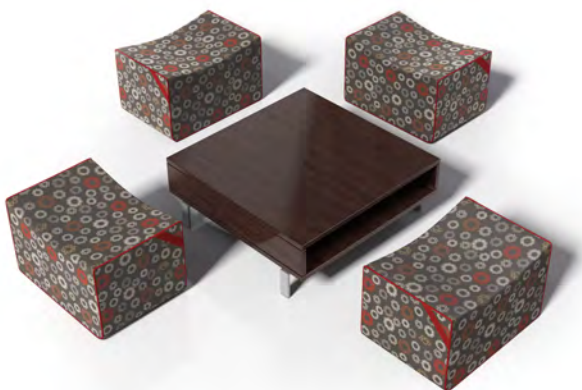

Triple Play™
Lounge Collection

Indiana®
FURNITURE

Third Plate: Sits at Counter Height
 3-1526ST
 26" High
 Pair with 36"-42" High Tables

Second Plate: Sits at Desk/Dining Height
 3-1526ST
 18" High
 Pair with 29"-30" Desk and Tables

First Plate: Sits at Lounge Height
 3-1526ST
 15" High at Lowest Curve
 Pair with 18" High Tables

Triple Play™

Lounge Collection

It's a Triple Play when one chair can achieve three levels of use comfortably. Triple Play Seating lets people choose how and where they want to work in a mixed height space. Round the bases any way you want, because all six sides provide comfortable seating.