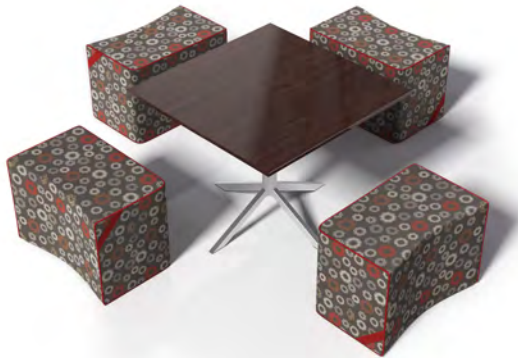

Triple Play™
Lounge Collection

Indiana®
FURNITURE

Third Plate: Sits at Counter Height
 3-1526ST
 26" High
 Pair with 36"-42" High Tables

Second Plate: Sits at Desk/Dining Height
 3-1526ST
 18" High
 Pair with 29"-30" Desk and Tables

First Plate: Sits at Lounge Height
 3-1526ST
 15" High at Lowest Curve
 Pair with 18" High Tables

Triple Play™

Lounge Collection

It's a Triple Play when one chair can achieve three levels of use comfortably. Triple Play Seating lets people choose how and where they want to work in a mixed height space. Round the bases any way you want, because all six sides provide comfortable seating.